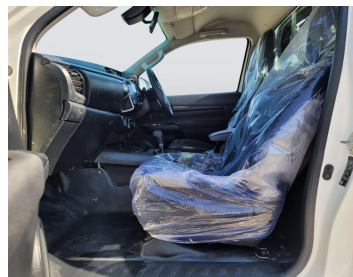

TOYOTA HILUX 2023 WHITE

Lot no 5860

SPECIFICATIONS		SPECIAL FEATURES
Body	HILUX TRUCK	TOYOTA HILUX 2023 A/T DEISEL
Condition	U	
Mileage	23520	

ENGINE & TRANSMISSION	
Engine Type	DEISEL
Transmission	A/T
Drive	R