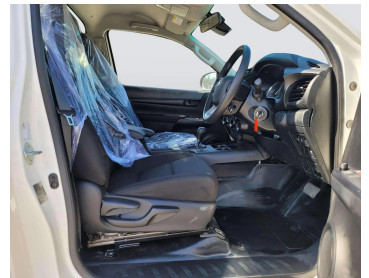

TOYOTA HILUX 2023 WHITE

Lot no 5860

SPECIFICATIONS		SPECIAL FEATURES
Body	HILUX TRUCK	TOYOTA HILUX 2023 A/T DEISEL
Condition	U	
Mileage	23520	

ENGINE & TRANSMISSION	
Engine Type	DEISEL
Transmission	A/T
Drive	R