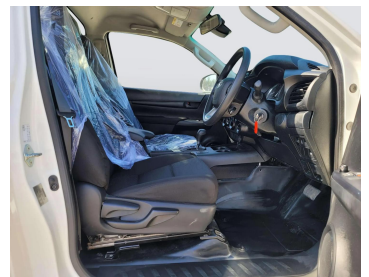

TOYOTA HILUX 2023 WHITE

Lot no 5860

SPECIFICATIONS		SPECIAL FEATURES
Body	HILUX TRUCK	TOYOTA HILUX 2023 A/T DEISEL
Condition	U	
Mileage	23520	

ENGINE & TRANSMISSION	
Engine Type	DEISEL
Transmission	A/T
Drive	R