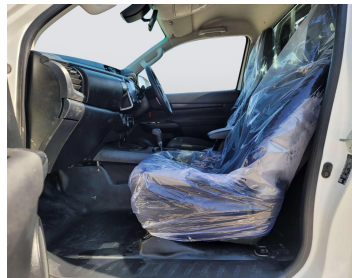

TOYOTA HILUX 2023 WHITE

Lot no 5860

SPECIFICATIONS		SPECIAL FEATURES
Body	HILUX TRUCK	TOYOTA HILUX 2023 A/T DEISEL
Condition	U	
Mileage	23520	

ENGINE & TRANSMISSION	
Engine Type	DEISEL
Transmission	A/T
Drive	R