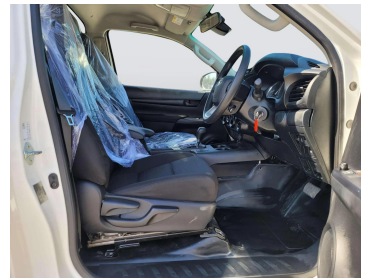

TOYOTA HILUX 2023 WHITE

Lot no 5860

SPECIFICATIONS		SPECIAL FEATURES
Body	HILUX TRUCK	TOYOTA HILUX 2023 A/T DEISEL
Condition	U	
Mileage	23520	

ENGINE & TRANSMISSION	
Engine Type	DEISEL
Transmission	A/T
Drive	R