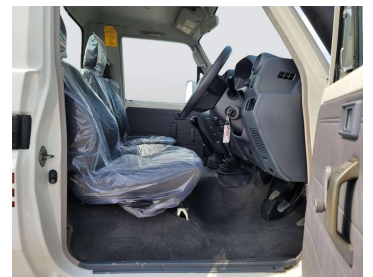

TOYOTA LAND CRUISER PICKUP

Lot no 8547

SPECIFICATIONS		SPECIAL FEATURES
Body	PICK UP TRUCK	TOYOTA LAND CRUISER 2016 M/T DEISEL
Condition	U	
Mileage	75299	

ENGINE & TRANSMISSION	
Engine Type	DEISEL
Transmission	M/T
Drive	R