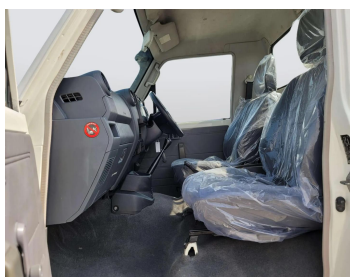

TOYOTA LAND CRUISER PICKUP

Lot no 8547

SPECIFICATIONS		SPECIAL FEATURES
Body	PICK UP TRUCK	TOYOTA LAND CRUISER 2016 M/T DEISEL
Condition	U	
Mileage	75299	

ENGINE & TRANSMISSION	
Engine Type	DEISEL
Transmission	M/T
Drive	R