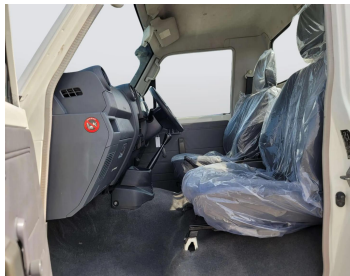

**TOYOTA LAND CRUISER PICKUP 2016
WHITE**

Lot no 8547

SPECIFICATIONS		SPECIAL FEATURES
Body	PICK UP TRUCK	TOYOTA LAND CRUISER 2016 M/T DEISEL
Condition	U	
Mileage	75299	

ENGINE & TRANSMISSION	
Engine Type	DEISEL
Transmission	M/T
Drive	R