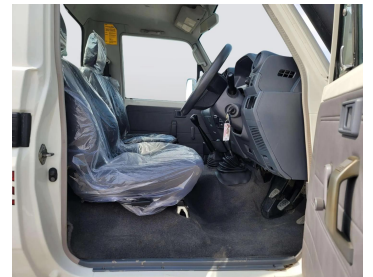

**TOYOTA LAND CRUISER PICKUP 2016
WHITE**

Lot no 8547

SPECIFICATIONS		SPECIAL FEATURES
Body	PICK UP TRUCK	TOYOTA LAND CRUISER 2016 M/T DEISEL
Condition	U	
Mileage	75299	

ENGINE & TRANSMISSION	
Engine Type	DEISEL
Transmission	M/T
Drive	R