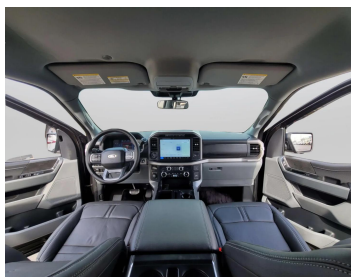

2024 FORD F-150 PICKUP 2024 BROWM

Lot no 8423

SPECIFICATIONS		SPECIAL FEATURES
Body	PICK UP TRUCK	FORD F-150 2024 A/T PETROL
Condition	U	
Mileage	4847	

ENGINE & TRANSMISSION	
Engine Type	PETROL
Transmission	A/T
Drive	L