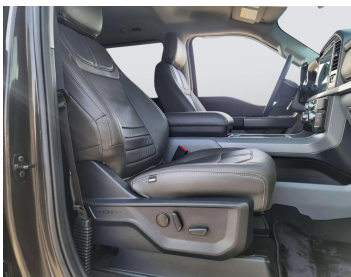

2024 FORD F-150 PICKUP BROWM

Lot no 8423

SPECIFICATIONS		SPECIAL FEATURES
Body	PICK UP TRUCK	FORD F-150 2024 A/T PETROL
Condition	U	
Mileage	4847	

ENGINE & TRANSMISSION	
Engine Type	PETROL
Transmission	A/T
Drive	L