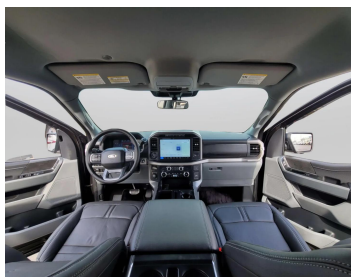

2024 FORD F-150 PICKUP BROWM

Lot no 8423

SPECIFICATIONS		SPECIAL FEATURES
Body	PICK UP TRUCK	FORD F-150 2024 A/T PETROL
Condition	U	
Mileage	4847	

ENGINE & TRANSMISSION	
Engine Type	PETROL
Transmission	A/T
Drive	L