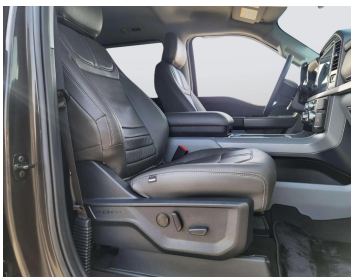

2024 FORD F-150 PICKUP 2024 BROWM

Lot no 8423

SPECIFICATIONS		SPECIAL FEATURES
Body	PICK UP TRUCK	FORD F-150 2024 A/T PETROL
Condition	U	
Mileage	4847	

ENGINE & TRANSMISSION	
Engine Type	PETROL
Transmission	A/T
Drive	L