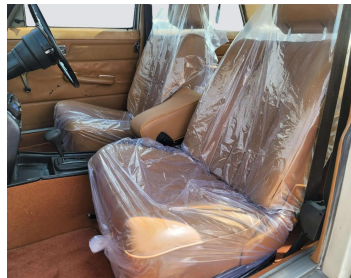

1975 MERCEDES BENZ 1975 WHITE

Lot no 8864

SPECIFICATIONS		SPECIAL FEATURES
Body	SALOON	MERCEDES BENZ 1975 A/T PETROL
Condition	U	
Mileage	11988	

ENGINE & TRANSMISSION	
Engine Type	PETROL
Transmission	A/T
Drive	R