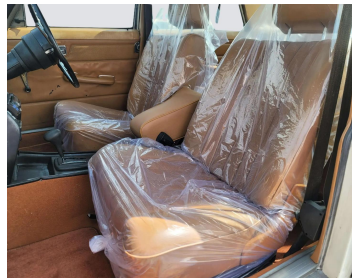

1975 MERCEDES BENZ

Lot no 8864

SPECIFICATIONS		SPECIAL FEATURES
Body	SALOON	MERCEDES BENZ 1975 A/T PETROL
Condition	U	
Mileage	11988	

ENGINE & TRANSMISSION	
Engine Type	PETROL
Transmission	A/T
Drive	R