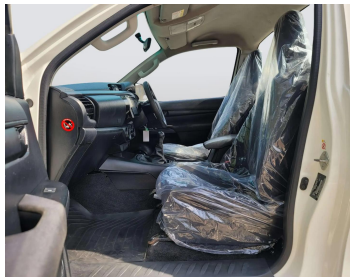

TOYOTA HILUX WHITE 2015

Lot no 0515

SPECIFICATIONS		SPECIAL FEATURES
Body	HILUX TRUCK	TOYOTA HILUX 2015 M/T DEISEL
Condition	U	
Mileage	71263	

ENGINE & TRANSMISSION	
Engine Type	DEISEL
Transmission	M/T
Drive	R