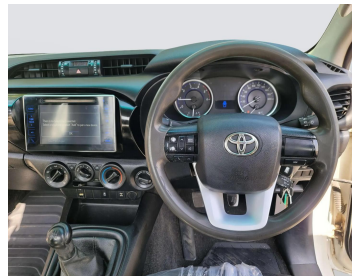

TOYOTA HILUX WHITE 2015

Lot no 0515

SPECIFICATIONS		SPECIAL FEATURES
Body	HILUX TRUCK	TOYOTA HILUX 2015 M/T DEISEL
Condition	U	
Mileage	71263	

ENGINE & TRANSMISSION	
Engine Type	DEISEL
Transmission	M/T
Drive	R