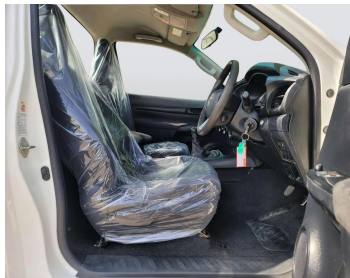

TOYOTA HILUX WHITE 2015

Lot no 0515

SPECIFICATIONS		SPECIAL FEATURES
Body	HILUX TRUCK	TOYOTA HILUX 2015 M/T DEISEL
Condition	U	
Mileage	71263	

ENGINE & TRANSMISSION	
Engine Type	DEISEL
Transmission	M/T
Drive	R