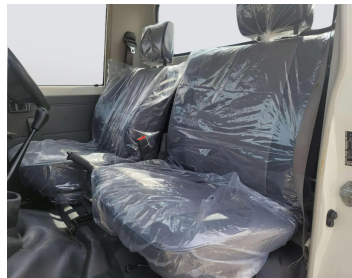

TOYOTA LAND CRUISER PICKUP 2011

Lot no 4061

SPECIFICATIONS		SPECIAL FEATURES
Body	PICK UP TRUCK	TOYOTA LAND CRUISER 2011 M/T DEISEL
Condition	N	
Mileage	72129	

ENGINE & TRANSMISSION	
Engine Type	DEISEL
Transmission	M/T
Drive	R