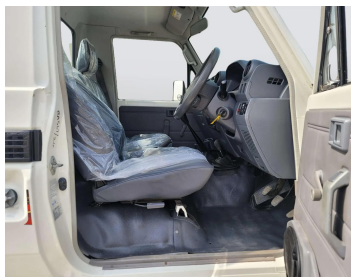

TOYOTA LAND CRUISER PICKUP 2011

Lot no 4061

SPECIFICATIONS		SPECIAL FEATURES
Body	PICK UP TRUCK	TOYOTA LAND CRUISER 2011 M/T DEISEL
Condition	N	
Mileage	72129	

ENGINE & TRANSMISSION	
Engine Type	DEISEL
Transmission	M/T
Drive	R