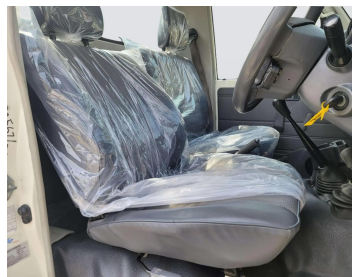

TOYOTA LAND CRUISER PICKUP 2011

Lot no 4061

SPECIFICATIONS		SPECIAL FEATURES
Body	PICK UP TRUCK	TOYOTA LAND CRUISER 2011 M/T DEISEL
Condition	N	
Mileage	72129	

ENGINE & TRANSMISSION	
Engine Type	DEISEL
Transmission	M/T
Drive	R