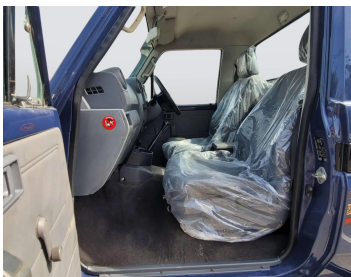

# TOYOTA LAND CRUISER PICKUP 2020

Lot no 9209

SPECIFICATIONS		SPECIAL FEATURES
Body	PICK UP TRUCK	TOYOTA LAND CRUISER 2020 M/T DEISEL
Condition	N	
Mileage	40189	

ENGINE & TRANSMISSION	
Engine Type	DEISEL
Transmission	M/T
Drive	R