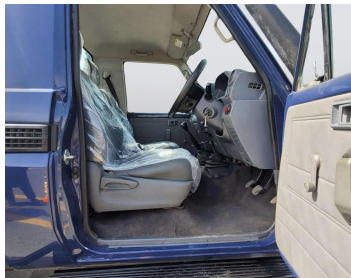

# TOYOTA LAND CRUISER PICKUP 2020

Lot no 9209

SPECIFICATIONS		SPECIAL FEATURES
Body	PICK UP TRUCK	TOYOTA LAND CRUISER 2020 M/T DEISEL
Condition	N	
Mileage	40189	

ENGINE & TRANSMISSION	
Engine Type	DEISEL
Transmission	M/T
Drive	R