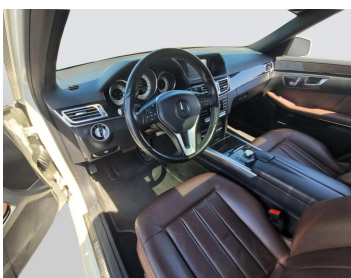

MERCEDES E220 2014

Lot no 8295

SPECIFICATIONS		SPECIAL FEATURES
Body	SEDAN	MERCEDES E-220 2014 A/T PETROL
Condition	U	
Mileage	117490	

ENGINE & TRANSMISSION	
Engine Type	PETROL
Transmission	A/T
Drive	L