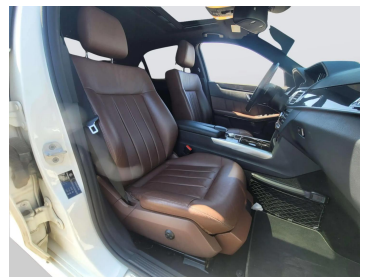

MERCEDES E220 2014

Lot no 8295

SPECIFICATIONS		SPECIAL FEATURES
Body	SEDAN	MERCEDES E-220 2014 A/T PETROL
Condition	U	
Mileage	117490	

ENGINE & TRANSMISSION	
Engine Type	PETROL
Transmission	A/T
Drive	L