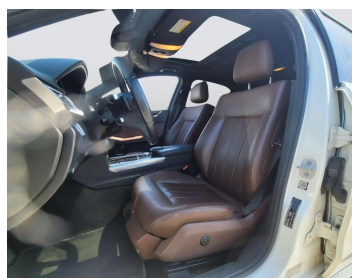

MERCEDES E220 2014

Lot no 8295

SPECIFICATIONS		SPECIAL FEATURES
Body	SEDAN	MERCEDES E-220 2014 A/T PETROL
Condition	U	
Mileage	117490	

ENGINE & TRANSMISSION	
Engine Type	PETROL
Transmission	A/T
Drive	L