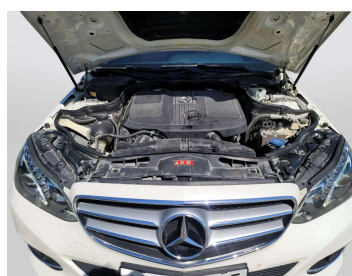

MERCEDES E220 2014

Lot no 8295

SPECIFICATIONS		SPECIAL FEATURES
Body	SEDAN	MERCEDES E-220 2014 A/T PETROL
Condition	U	
Mileage	117490	

ENGINE & TRANSMISSION	
Engine Type	PETROL
Transmission	A/T
Drive	L