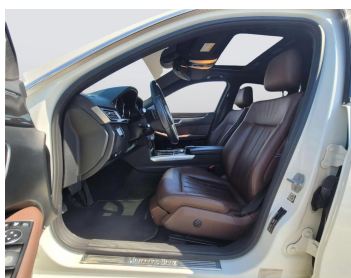

MERCEDES E220 2014

Lot no 8295

SPECIFICATIONS		SPECIAL FEATURES
Body	SEDAN	MERCEDES E-220 2014 A/T PETROL
Condition	U	
Mileage	117490	

ENGINE & TRANSMISSION	
Engine Type	PETROL
Transmission	A/T
Drive	L