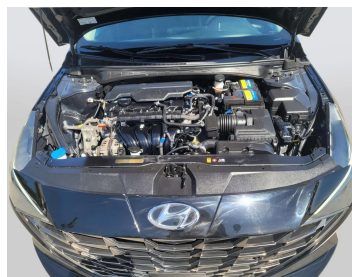

HYUNDAI ELENTRA 2021 BLACK

Lot no 1221

| SPECIFICATIONS | | SPECIAL FEATURES |
|----------------|-------|------------------------------------|
| Body | SEDAN | HYUNDAI ELENTRA 2021 A/T PETROL |
| Condition | U | |
| Mileage | 66720 | |