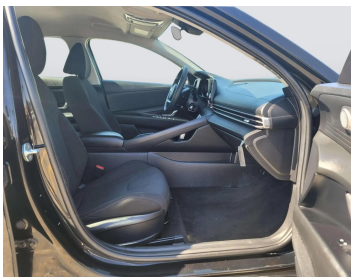

HYUNDAI ELENTRA 2021

Lot no 1221

SPECIFICATIONS		SPECIAL FEATURES
Body	SEDAN	HYUNDAI ELENTRA 2021 A/T PETROL
Condition	U	
Mileage	66720	

ENGINE & TRANSMISSION	
Engine Type	PETROL
Transmission	A/T
Drive	L