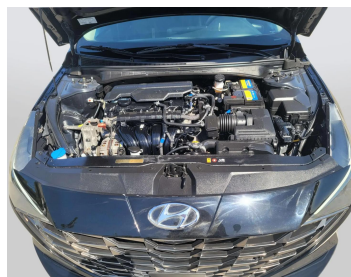

HYUNDAI ELENTRA 2021

Lot no 1221

SPECIFICATIONS		SPECIAL FEATURES
Body	SEDAN	HYUNDAI ELENTRA 2021 A/T PETROL
Condition	U	
Mileage	66720	

ENGINE & TRANSMISSION	
Engine Type	PETROL
Transmission	A/T
Drive	L