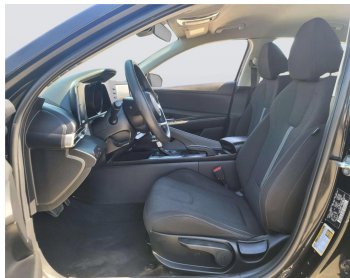

HYUNDAI ELENTRA 2021

Lot no 1221

SPECIFICATIONS		SPECIAL FEATURES
Body	SEDAN	HYUNDAI ELENTRA 2021 A/T PETROL
Condition	U	
Mileage	66720	

ENGINE & TRANSMISSION	
Engine Type	PETROL
Transmission	A/T
Drive	L