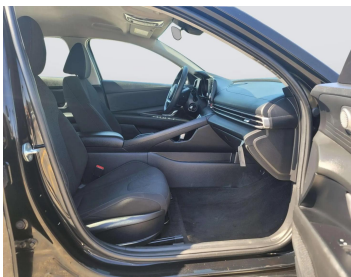

HYUNDAI ELENTRA 2021 BLACK

Lot no 1221

| SPECIFICATIONS | | SPECIAL FEATURES |
|----------------|-------|------------------------------------|
| Body | SEDAN | HYUNDAI ELENTRA 2021 A/T PETROL |
| Condition | U | |
| Mileage | 66720 | |