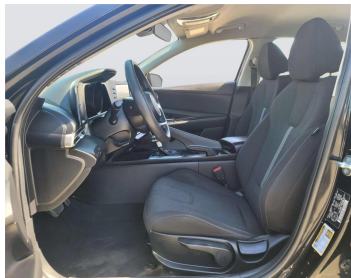

HYUNDAI ELENTRA 2021 BLACK

Lot no 1221

| SPECIFICATIONS | | SPECIAL FEATURES |
|----------------|-------|------------------------------------|
| Body | SEDAN | HYUNDAI ELENTRA 2021 A/T PETROL |
| Condition | U | |
| Mileage | 66720 | |