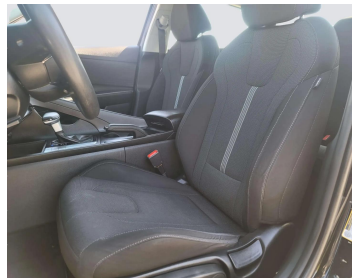

HYUNDAI ELENTRA 2021 BLACK

Lot no 1221

| SPECIFICATIONS | | SPECIAL FEATURES |
|----------------|-------|------------------------------------|
| Body | SEDAN | HYUNDAI ELENTRA 2021 A/T PETROL |
| Condition | U | |
| Mileage | 66720 | |