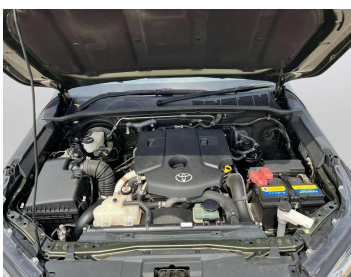

# TOYOTA HILUX 2018 GREEN

Lot no 2601

SPECIFICATIONS		SPECIAL FEATURES
Body	PICK UP TRUCK	TOYOTA HILUX 2018 A/T DEISEL
Condition	U	
Mileage	49215	

ENGINE & TRANSMISSION	
Engine Type	DEISEL
Transmission	A/T
Drive	R