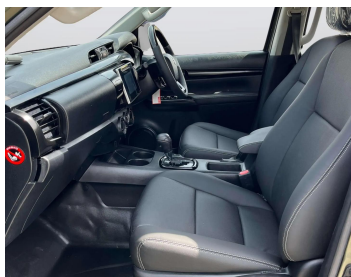

# TOYOTA HILUX 2018 GREEN

Lot no 2601

SPECIFICATIONS		SPECIAL FEATURES
Body	PICK UP TRUCK	TOYOTA HILUX 2018 A/T DEISEL
Condition	U	
Mileage	49215	

ENGINE & TRANSMISSION	
Engine Type	DEISEL
Transmission	A/T
Drive	R