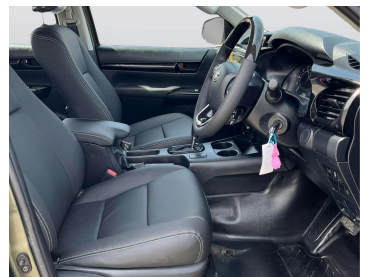

# TOYOTA HILUX 2018 GREEN

Lot no 2601

SPECIFICATIONS		SPECIAL FEATURES
Body	PICK UP TRUCK	TOYOTA HILUX 2018 A/T DEISEL
Condition	U	
Mileage	49215	

ENGINE & TRANSMISSION	
Engine Type	DEISEL
Transmission	A/T
Drive	R