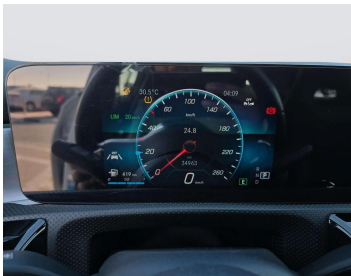

MERCEDES A CLASS A140 2022

Lot no 8059

SPECIFICATIONS		SPECIAL FEATURES
Body	Hatchback	MERCEDES BENZ 2022 A/T PETROL
Condition	N	
Mileage	35000	

ENGINE & TRANSMISSION	
Engine Type	PETROL
Transmission	A/T
Drive	L