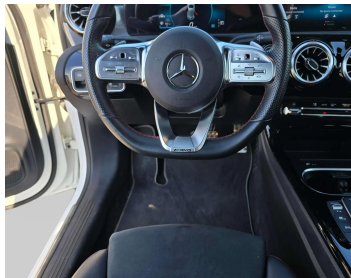

MERCEDES A CLASS A140 2022

Lot no 8059

SPECIFICATIONS		SPECIAL FEATURES
Body	Hatchback	MERCEDES BENZ 2022 A/T PETROL
Condition	N	
Mileage	35000	

ENGINE & TRANSMISSION	
Engine Type	PETROL
Transmission	A/T
Drive	L