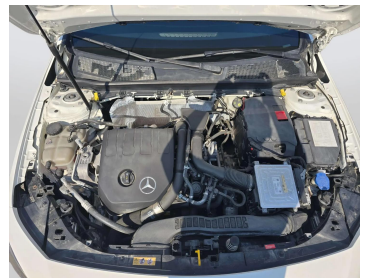

MERCEDES A CLASS A140 2022

Lot no 8059

SPECIFICATIONS		SPECIAL FEATURES
Body	Hatchback	MERCEDES BENZ 2022 A/T PETROL
Condition	N	
Mileage	35000	

ENGINE & TRANSMISSION	
Engine Type	PETROL
Transmission	A/T
Drive	L