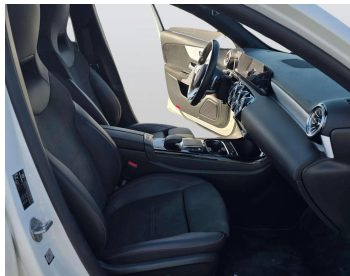

MERCEDES A CLASS A140 2022

Lot no 8059

SPECIFICATIONS		SPECIAL FEATURES
Body	Hatchback	MERCEDES BENZ 2022 A/T PETROL
Condition	N	
Mileage	35000	

ENGINE & TRANSMISSION	
Engine Type	PETROL
Transmission	A/T
Drive	L