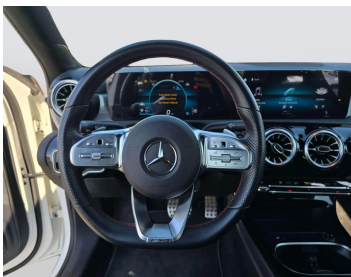

MERCEDES A CLASS A140 2022

Lot no 8059

SPECIFICATIONS		SPECIAL FEATURES
Body	Hatchback	MERCEDES BENZ 2022 A/T PETROL
Condition	N	
Mileage	35000	

ENGINE & TRANSMISSION	
Engine Type	PETROL
Transmission	A/T
Drive	L