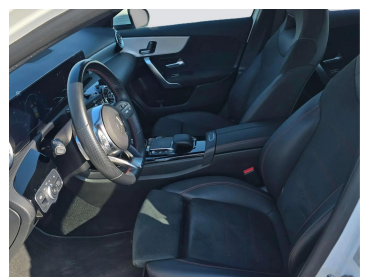

MERCEDES A CLASS A140 2022

Lot no 8059

SPECIFICATIONS		SPECIAL FEATURES
Body	Hatchback	MERCEDES BENZ 2022 A/T PETROL
Condition	N	
Mileage	35000	

ENGINE & TRANSMISSION	
Engine Type	PETROL
Transmission	A/T
Drive	L