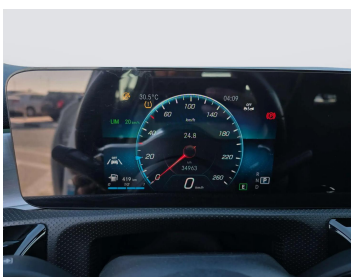

MERCEDES A CLASS A140 2022

Lot no 8059

SPECIFICATIONS		SPECIAL FEATURES
Body	Hatchback	MERCEDES BENZ 2022 A/T PETROL
Condition	N	
Mileage	35000	

ENGINE & TRANSMISSION	
Engine Type	PETROL
Transmission	A/T
Drive	L