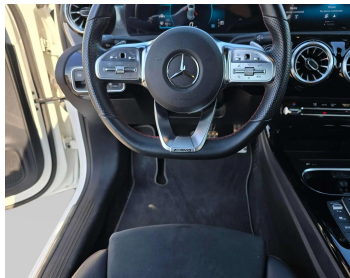

MERCEDES A CLASS A140 2022

Lot no 8059

SPECIFICATIONS		SPECIAL FEATURES
Body	Hatchback	MERCEDES BENZ 2022 A/T PETROL
Condition	N	
Mileage	35000	

ENGINE & TRANSMISSION	
Engine Type	PETROL
Transmission	A/T
Drive	L