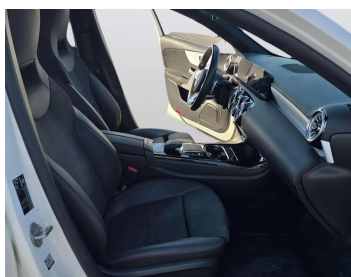

MERCEDES A CLASS A140 2022

Lot no 8059

SPECIFICATIONS		SPECIAL FEATURES
Body	Hatchback	MERCEDES BENZ 2022 A/T PETROL
Condition	N	
Mileage	35000	

ENGINE & TRANSMISSION	
Engine Type	PETROL
Transmission	A/T
Drive	L