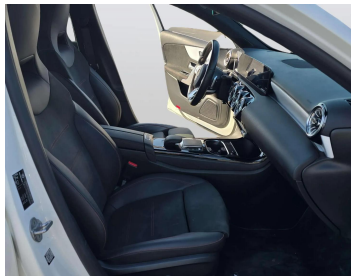

MERCEDES A CLASS A140 2022

Lot no 8059

SPECIFICATIONS		SPECIAL FEATURES
Body	Hatchback	MERCEDES BENZ 2022 A/T PETROL
Condition	N	
Mileage	35000	

ENGINE & TRANSMISSION	
Engine Type	PETROL
Transmission	A/T
Drive	L