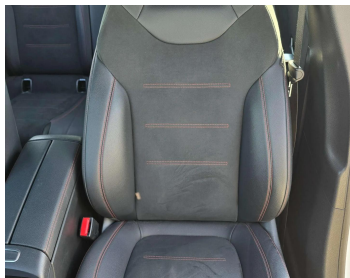

MERCEDES A CLASS A140 2022

Lot no 8059

SPECIFICATIONS		SPECIAL FEATURES
Body	Hatchback	MERCEDES BENZ 2022 A/T PETROL
Condition	N	
Mileage	35000	

ENGINE & TRANSMISSION	
Engine Type	PETROL
Transmission	A/T
Drive	L