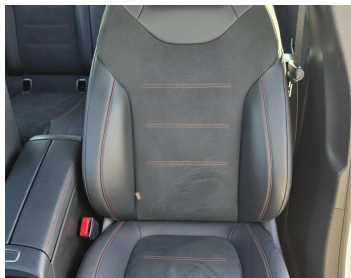

MERCEDES A CLASS A140 2022

Lot no 8059

SPECIFICATIONS		SPECIAL FEATURES
Body	Hatchback	MERCEDES BENZ 2022 A/T PETROL
Condition	N	
Mileage	35000	

ENGINE & TRANSMISSION	
Engine Type	PETROL
Transmission	A/T
Drive	L