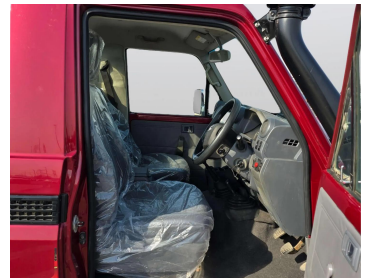

TOYOTA LAND CRUISER 2020 PICKUP

Lot no 4459

SPECIFICATIONS		SPECIAL FEATURES
Body	PICK UP TRUCK	TOYOTA LAND CRUISER 2020 M/T DEISEL
Condition	U	
Mileage	41211	

ENGINE & TRANSMISSION	
Engine Type	DEISEL
Transmission	M/T
Drive	R