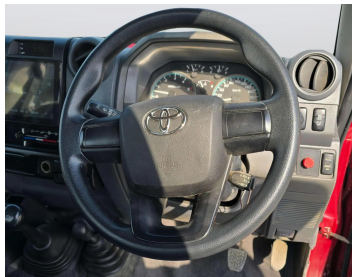

TOYOTA LAND CRUISER 2020 PICKUP MANUAL AUS SPECS

Lot no 4459

SPECIFICATIONS		SPECIAL FEATURES
Body	PICK UP TRUCK	TOYOTA LAND CRUISER 2020 M/T DEISEL
Condition	U	
Mileage	41211	

ENGINE & TRANSMISSION	
Engine Type	DEISEL
Transmission	M/T
Drive	R