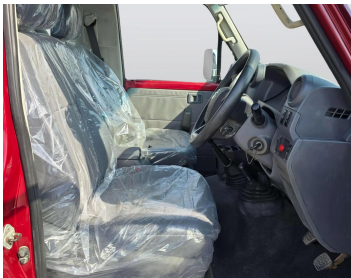

TOYOTA LAND CRUISER 2020 PICKUP MANUAL AUS SPECS

Lot no 4459

SPECIFICATIONS		SPECIAL FEATURES
Body	PICK UP TRUCK	TOYOTA LAND CRUISER 2020 M/T DEISEL
Condition	U	
Mileage	41211	

ENGINE & TRANSMISSION	
Engine Type	DEISEL
Transmission	M/T
Drive	R