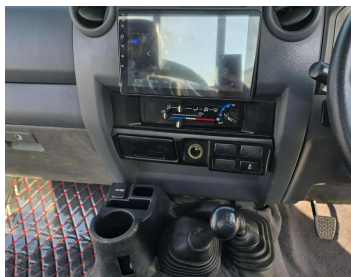

TOYOTA LAND CRUISER 2020 PICKUP

Lot no 4459

SPECIFICATIONS		SPECIAL FEATURES
Body	PICK UP TRUCK	TOYOTA LAND CRUISER 2020 M/T DEISEL
Condition	U	
Mileage	41211	

ENGINE & TRANSMISSION	
Engine Type	DEISEL
Transmission	M/T
Drive	R