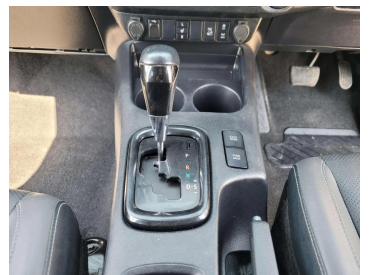

TOYOTA HILUX 2021 BROWN

Lot no 5170

SPECIFICATIONS		SPECIAL FEATURES
Body	PICK UP TRUCK	TOYOTA HILUX 2021 A/T DEISEL
Condition	U	
Mileage	41231	

ENGINE & TRANSMISSION	
Engine Type	DEISEL
Transmission	A/T
Drive	R