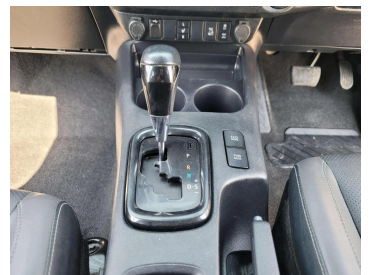

TOYOTA HILUX 2021 BROWN

Lot no 5170

SPECIFICATIONS		SPECIAL FEATURES
Body	PICK UP TRUCK	TOYOTA HILUX 2021 A/T DEISEL
Condition	U	
Mileage	41231	

ENGINE & TRANSMISSION	
Engine Type	DEISEL
Transmission	A/T
Drive	R