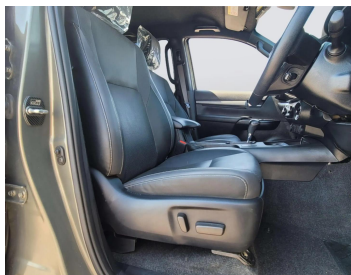

TOYOTA HILUX 2021 BROWN

Lot no 5170

SPECIFICATIONS		SPECIAL FEATURES
Body	PICK UP TRUCK	TOYOTA HILUX 2021 A/T DEISEL
Condition	U	
Mileage	41231	

ENGINE & TRANSMISSION	
Engine Type	DEISEL
Transmission	A/T
Drive	R