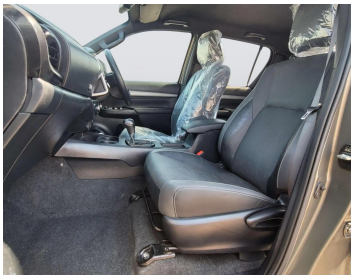

TOYOTA HILUX 2021 BROWN

Lot no 5170

SPECIFICATIONS		SPECIAL FEATURES
Body	PICK UP TRUCK	TOYOTA HILUX 2021 A/T DEISEL
Condition	U	
Mileage	41231	

ENGINE & TRANSMISSION	
Engine Type	DEISEL
Transmission	A/T
Drive	R