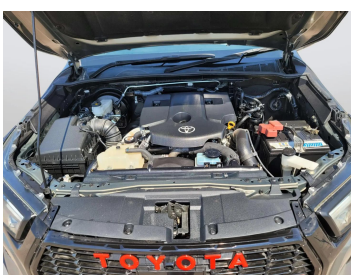

TOYOTA HILUX 2021 BROWN

Lot no 5170

SPECIFICATIONS		SPECIAL FEATURES
Body	PICK UP TRUCK	TOYOTA HILUX 2021 A/T DEISEL
Condition	U	
Mileage	41231	

ENGINE & TRANSMISSION	
Engine Type	DEISEL
Transmission	A/T
Drive	R