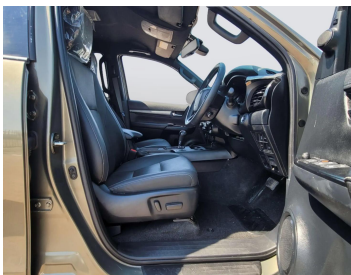

TOYOTA HILUX 2021 BROWN

Lot no 5170

SPECIFICATIONS		SPECIAL FEATURES
Body	PICK UP TRUCK	TOYOTA HILUX 2021 A/T DEISEL
Condition	U	
Mileage	41231	

ENGINE & TRANSMISSION	
Engine Type	DEISEL
Transmission	A/T
Drive	R