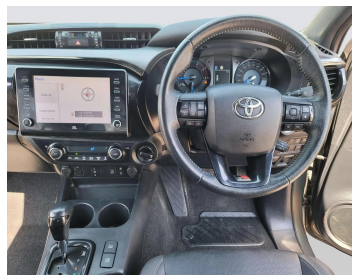

TOYOTA HILUX 2021 BROWN

Lot no 5170

SPECIFICATIONS		SPECIAL FEATURES
Body	PICK UP TRUCK	TOYOTA HILUX 2021 A/T DEISEL
Condition	U	
Mileage	41231	

ENGINE & TRANSMISSION	
Engine Type	DEISEL
Transmission	A/T
Drive	R