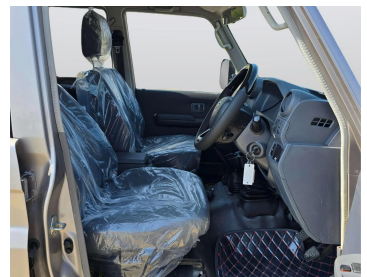

# TOYOTA LANDCRUISER 2017 HARDTOP MANUAL AUS SPECS

Lot no 3276

SPECIFICATIONS		SPECIAL FEATURES
Body	SUV	TOYOTA LAND CRUISER 2017 M/T DEISEL
Condition	U	
Mileage	56,216	

ENGINE & TRANSMISSION	
Engine Type	DEISEL
Transmission	M/T
Drive	R