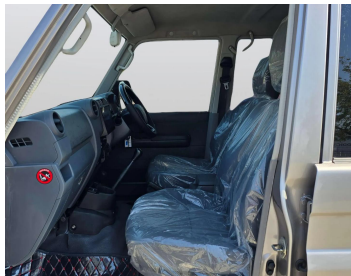

# TOYOTA LANDCRUISER 2017 HARDTOP MANUAL AUS SPECS

Lot no 3276

SPECIFICATIONS		SPECIAL FEATURES
Body	SUV	TOYOTA LAND CRUISER 2017 M/T DEISEL
Condition	U	
Mileage	56,216	

ENGINE & TRANSMISSION	
Engine Type	DEISEL
Transmission	M/T
Drive	R