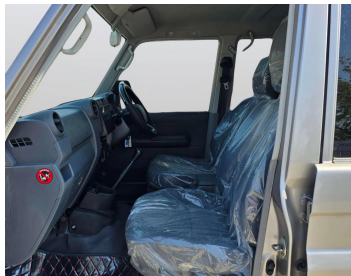

TOYOTA LANDCRUISER 2017 HARDTOP

Lot no 3276

SPECIFICATIONS		SPECIAL FEATURES
Body	SUV	TOYOTA LAND CRUISER 2017 M/T DEISEL
Condition	U	
Mileage	56,216	

ENGINE & TRANSMISSION	
Engine Type	DEISEL
Transmission	M/T
Drive	R