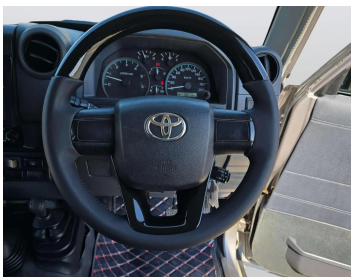

TOYOTA LANDCRUISER 2017 HARDTOP

Lot no 3276

SPECIFICATIONS		SPECIAL FEATURES
Body	SUV	TOYOTA LAND CRUISER 2017 M/T DEISEL
Condition	U	
Mileage	56,216	

ENGINE & TRANSMISSION	
Engine Type	DEISEL
Transmission	M/T
Drive	R