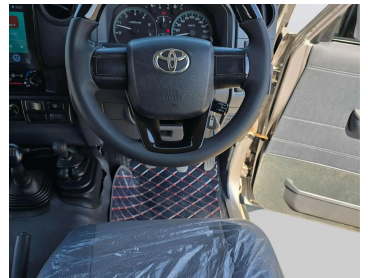

TOYOTA LANDCRUISER 2017 HARDTOP

Lot no 3276

SPECIFICATIONS		SPECIAL FEATURES
Body	SUV	TOYOTA LAND CRUISER 2017 M/T DEISEL
Condition	U	
Mileage	56,216	

ENGINE & TRANSMISSION	
Engine Type	DEISEL
Transmission	M/T
Drive	R