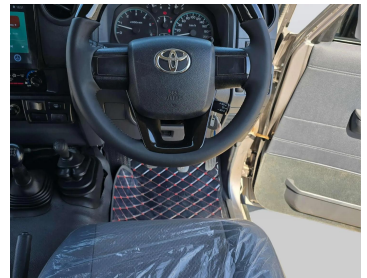

# TOYOTA LANDCRUISER 2017 HARDTOP MANUAL AUS SPECS

Lot no 3276

SPECIFICATIONS		SPECIAL FEATURES
Body	SUV	TOYOTA LAND CRUISER 2017 M/T DEISEL
Condition	U	
Mileage	56,216	

ENGINE & TRANSMISSION	
Engine Type	DEISEL
Transmission	M/T
Drive	R