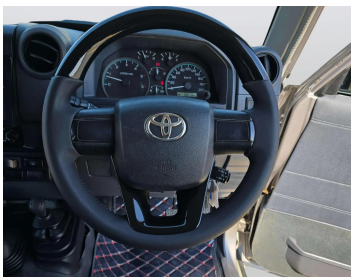

# TOYOTA LANDCRUISER 2017 HARDTOP MANUAL AUS SPECS

Lot no 3276

SPECIFICATIONS		SPECIAL FEATURES
Body	SUV	TOYOTA LAND CRUISER 2017 M/T DEISEL
Condition	U	
Mileage	56,216	

ENGINE & TRANSMISSION	
Engine Type	DEISEL
Transmission	M/T
Drive	R