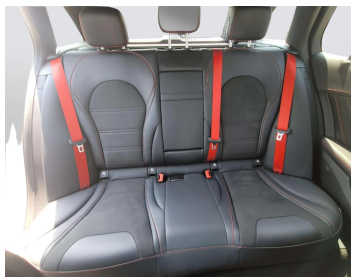

MERCEDES BENZ C-CLASS C43 2019 AMG

Lot no 9119

SPECIFICATIONS		SPECIAL FEATURES
Body	Hatchback	MERCEDES C-CLASS C43 AMG 2019 A/T PETROL
Condition	U	
Mileage	62038	

ENGINE & TRANSMISSION	
Engine Type	PETROL
Transmission	A/T
Drive	L