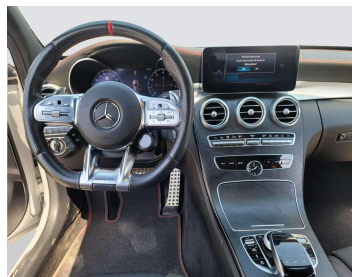

MERCEDES BENZ C-CLASS C43 2019 AMG

Lot no 9119

SPECIFICATIONS		SPECIAL FEATURES
Body	Hatchback	MERCEDES C-CLASS C43 AMG 2019 A/T PETROL
Condition	U	
Mileage	62038	

ENGINE & TRANSMISSION	
Engine Type	PETROL
Transmission	A/T
Drive	L