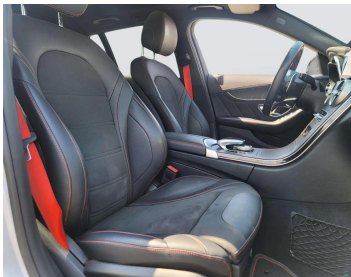

MERCEDES BENZ C-CLASS C43 2019 AMG

Lot no 9119

SPECIFICATIONS		SPECIAL FEATURES
Body	Hatchback	MERCEDES C-CLASS C43 AMG 2019 A/T PETROL
Condition	U	
Mileage	62038	

ENGINE & TRANSMISSION	
Engine Type	PETROL
Transmission	A/T
Drive	L