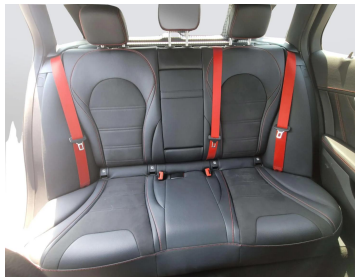

MERCEDES BENZ C-CLASS C43 2019 AMG

Lot no 9119

SPECIFICATIONS		SPECIAL FEATURES
Body	Hatchback	MERCEDES C-CLASS C43 AMG 2019 A/T PETROL
Condition	U	
Mileage	62038	

ENGINE & TRANSMISSION	
Engine Type	PETROL
Transmission	A/T
Drive	L