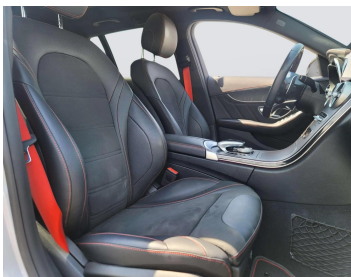

MERCEDES BENZ C-CLASS C43 2019 AMG

Lot no 9119

SPECIFICATIONS		SPECIAL FEATURES
Body	Hatchback	MERCEDES C-CLASS C43 AMG 2019 A/T PETROL
Condition	U	
Mileage	62038	

ENGINE & TRANSMISSION	
Engine Type	PETROL
Transmission	A/T
Drive	L