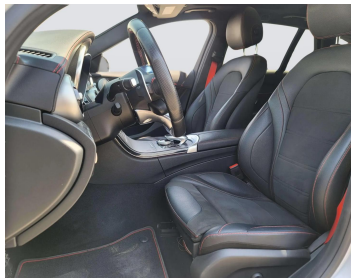

MERCEDES BENZ C-CLASS C43 2019 AMG

Lot no 9119

SPECIFICATIONS		SPECIAL FEATURES
Body	Hatchback	MERCEDES C-CLASS C43 AMG 2019 A/T PETROL
Condition	U	
Mileage	62038	

ENGINE & TRANSMISSION	
Engine Type	PETROL
Transmission	A/T
Drive	L