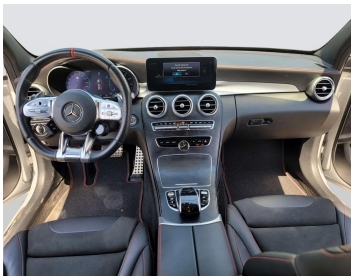

MERCEDES BENZ C-CLASS C43 2019 AMG

Lot no 9119

SPECIFICATIONS		SPECIAL FEATURES
Body	Hatchback	MERCEDES C-CLASS C43 AMG 2019 A/T PETROL
Condition	U	
Mileage	62038	

ENGINE & TRANSMISSION	
Engine Type	PETROL
Transmission	A/T
Drive	L