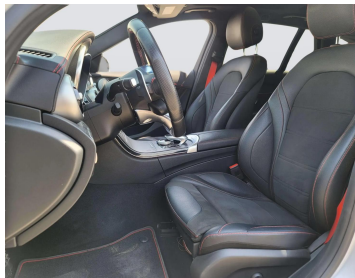

MERCEDES BENZ C-CLASS C43 2019 AMG

Lot no 9119

SPECIFICATIONS		SPECIAL FEATURES
Body	Hatchback	MERCEDES C-CLASS C43 AMG 2019 A/T PETROL
Condition	U	
Mileage	62038	

ENGINE & TRANSMISSION	
Engine Type	PETROL
Transmission	A/T
Drive	L