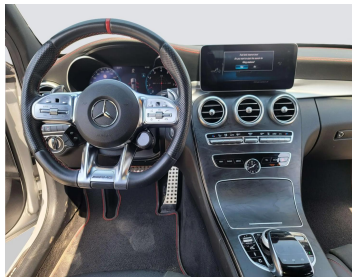

MERCEDES BENZ C-CLASS C43 2019 AMG

Lot no 9119

SPECIFICATIONS		SPECIAL FEATURES
Body	Hatchback	MERCEDES C-CLASS C43 AMG 2019 A/T PETROL
Condition	U	
Mileage	62038	

ENGINE & TRANSMISSION	
Engine Type	PETROL
Transmission	A/T
Drive	L