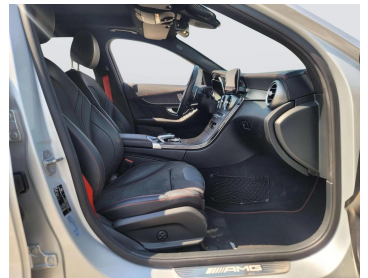

MERCEDES BENZ C-CLASS C43 2019 AMG

Lot no 9119

SPECIFICATIONS		SPECIAL FEATURES
Body	Hatchback	MERCEDES C-CLASS C43 AMG 2019 A/T PETROL
Condition	U	
Mileage	62038	

ENGINE & TRANSMISSION	
Engine Type	PETROL
Transmission	A/T
Drive	L