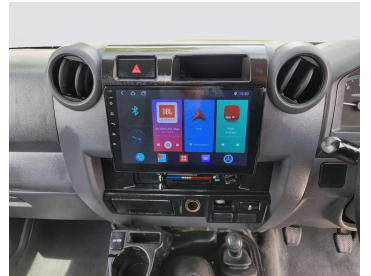

TOYOTA LAND CRUISER PICKUP 2019

Lot no 6982

SPECIFICATIONS		SPECIAL FEATURES
Body	PICK UP TRUCK	TOYOTA LAND CRUISER 2019 M/T DEISEL
Condition	U	
Mileage	40263	

ENGINE & TRANSMISSION	
Engine Type	DEISEL
Transmission	M/T
Drive	R