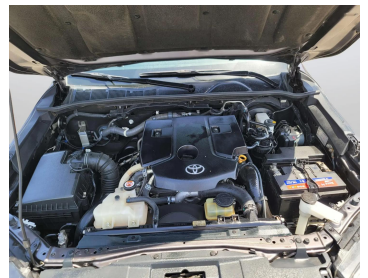

# TOYOTA HILUX LEFT HAND GRAY

Lot no 5254

SPECIFICATIONS		SPECIAL FEATURES
Body	PICK UP TRUCK	TOYOTA HILUX 2019 A/T DEISEL
Condition	U	
Mileage	55277	

ENGINE & TRANSMISSION	
Engine Type	DEISEL
Transmission	A/T
Drive	L