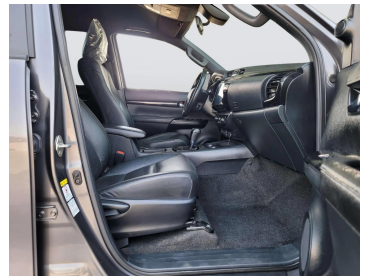

# TOYOTA HILUX LEFT HAND GRAY

Lot no 5254

SPECIFICATIONS		SPECIAL FEATURES
Body	PICK UP TRUCK	TOYOTA HILUX 2019 A/T DEISEL
Condition	U	
Mileage	55277	

ENGINE & TRANSMISSION	
Engine Type	DEISEL
Transmission	A/T
Drive	L