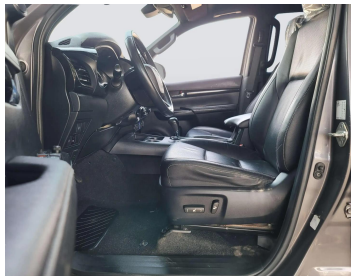

# TOYOTA HILUX LEFT HAND GRAY

Lot no 5254

SPECIFICATIONS		SPECIAL FEATURES
Body	PICK UP TRUCK	TOYOTA HILUX 2019 A/T DEISEL
Condition	U	
Mileage	55277	

ENGINE & TRANSMISSION	
Engine Type	DEISEL
Transmission	A/T
Drive	L