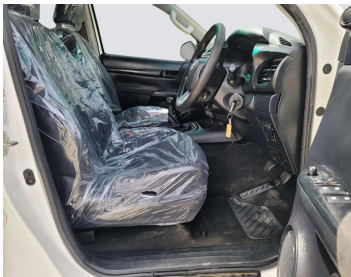

# TOYOTA HILUX 2015 SR MT WHITE

Lot no 7015

SPECIFICATIONS		SPECIAL FEATURES
Body	HILUX TRUCK	TOYOTA HILUX 2015 M/T DEISEL
Condition	U	
Mileage	68216	

ENGINE & TRANSMISSION	
Engine Type	DEISEL
Transmission	M/T
Drive	R