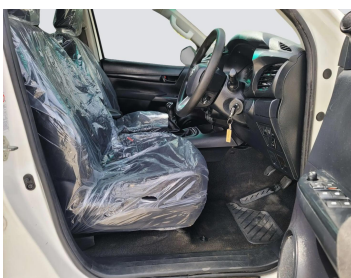

TOYOTA HILUX 2015 SR MT WHITE

Lot no 7015

SPECIFICATIONS		SPECIAL FEATURES
Body	HILUX TRUCK	TOYOTA HILUX 2015 M/T DEISEL
Condition	U	
Mileage	68216	

ENGINE & TRANSMISSION	
Engine Type	DEISEL
Transmission	M/T
Drive	R