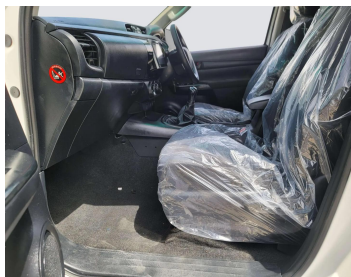

TOYOTA HILUX 2015 SR MT WHITE

Lot no 7015

SPECIFICATIONS		SPECIAL FEATURES
Body	HILUX TRUCK	TOYOTA HILUX 2015 M/T DEISEL
Condition	U	
Mileage	68216	

ENGINE & TRANSMISSION	
Engine Type	DEISEL
Transmission	M/T
Drive	R