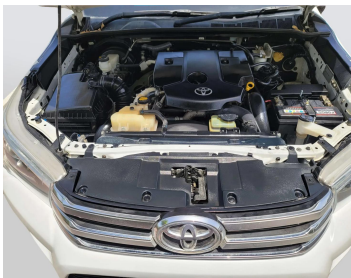

# TOYOTA HILUX 2015 SR MT WHITE

Lot no 7015

SPECIFICATIONS		SPECIAL FEATURES
Body	HILUX TRUCK	TOYOTA HILUX 2015 M/T DEISEL
Condition	U	
Mileage	68216	

ENGINE & TRANSMISSION	
Engine Type	DEISEL
Transmission	M/T
Drive	R