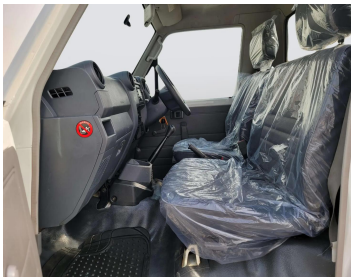

# TOYOTA LAND CRUISER PICKUP 2011

Lot no 2381

SPECIFICATIONS		SPECIAL FEATURES
Body	PICK UP TRUCK	TOYOTA LAND CRUISER 2011 M/T DEISEL
Condition	U	
Mileage	47235	

ENGINE & TRANSMISSION	
Engine Type	DEISEL
Transmission	M/T
Drive	R