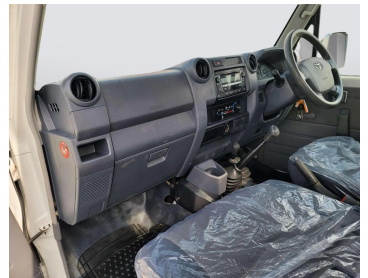

# TOYOTA LAND CRUISER PICKUP 2011

Lot no 2381

SPECIFICATIONS		SPECIAL FEATURES
Body	PICK UP TRUCK	TOYOTA LAND CRUISER 2011 M/T DEISEL
Condition	U	
Mileage	47235	

ENGINE & TRANSMISSION	
Engine Type	DEISEL
Transmission	M/T
Drive	R