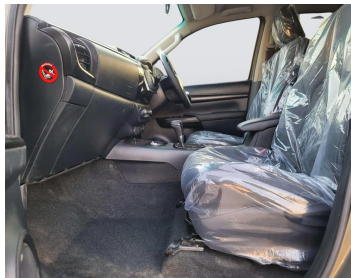

TOYOTA HILUX 2018 BRONZE

Lot no 4025

SPECIFICATIONS		SPECIAL FEATURES
Body	PICK UP TRUCK	TOYOTA HILUX 2018 A/T DEISEL
Condition	U	
Mileage	45430	

ENGINE & TRANSMISSION	
Engine Type	DEISEL
Transmission	A/T
Drive	R