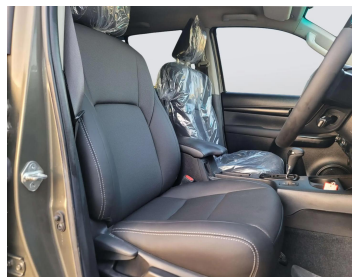

TOYOTA HILUX 2018 BRONZE

Lot no 4025

SPECIFICATIONS		SPECIAL FEATURES
Body	PICK UP TRUCK	TOYOTA HILUX 2018 A/T DEISEL
Condition	U	
Mileage	45430	

ENGINE & TRANSMISSION	
Engine Type	DEISEL
Transmission	A/T
Drive	R