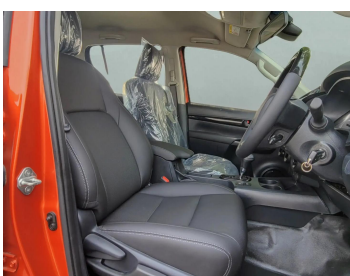

TOYOTA HILUX 2.8 ORANGE Automatic, Diesel, AU Specs

Lot no 5781

SPECIFICATIONS		SPECIAL FEATURES
Body		TOYOTA HILUX 2022 A/T DEISEL
Condition	U	
Mileage	5065	

ENGINE & TRANSMISSION	
Engine Type	DEISEL
Transmission	A/T
Drive	R