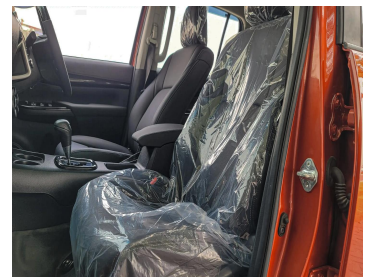

TOYOTA HILUX 2.8 ORANGE Automatic, Diesel, AU Specs

Lot no 5781

SPECIFICATIONS		SPECIAL FEATURES
Body		TOYOTA HILUX 2022 A/T DEISEL
Condition	U	
Mileage	5065	

ENGINE & TRANSMISSION	
Engine Type	DEISEL
Transmission	A/T
Drive	R