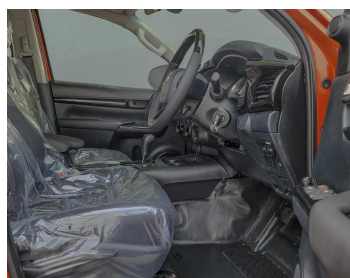

TOYOTA HILUX 2.8 ORANGE Automatic, Diesel, AU Specs

Lot no 5781

SPECIFICATIONS		SPECIAL FEATURES
Body		TOYOTA HILUX 2022 A/T DEISEL
Condition	U	
Mileage	5065	

ENGINE & TRANSMISSION	
Engine Type	DEISEL
Transmission	A/T
Drive	R