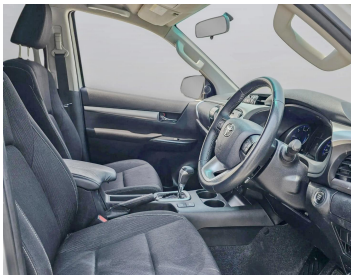

TOYOTA HILUX WHITE

Lot no 4651

SPECIFICATIONS		SPECIAL FEATURES
Body	PICK UP TRUCK	TOYOTA HILUX 2018 A/T DEISEL
Condition	U	
Mileage	43324	

ENGINE & TRANSMISSION	
Engine Type	DEISEL
Transmission	A/T
Drive	R