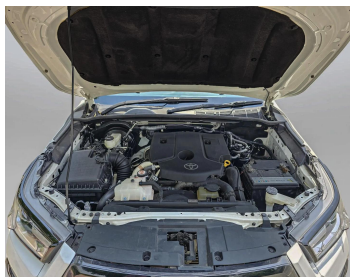

TOYOTA HILUX WHITE

Lot no 4651

SPECIFICATIONS		SPECIAL FEATURES
Body	PICK UP TRUCK	TOYOTA HILUX 2018 A/T DEISEL
Condition	U	
Mileage	43324	

ENGINE & TRANSMISSION	
Engine Type	DEISEL
Transmission	A/T
Drive	R