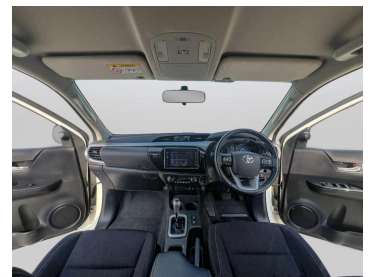

TOYOTA HILUX WHITE

Lot no 4651

SPECIFICATIONS		SPECIAL FEATURES
Body	PICK UP TRUCK	TOYOTA HILUX 2018 A/T DEISEL
Condition	U	
Mileage	43324	

ENGINE & TRANSMISSION	
Engine Type	DEISEL
Transmission	A/T
Drive	R