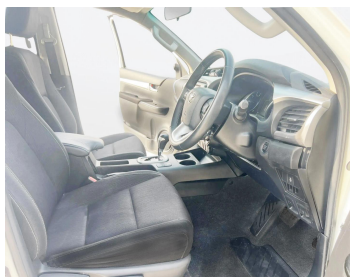

TOYOTA HILUX WHITE

Lot no 4651

SPECIFICATIONS		SPECIAL FEATURES
Body	PICK UP TRUCK	TOYOTA HILUX 2018 A/T DEISEL
Condition	U	
Mileage	43324	

ENGINE & TRANSMISSION	
Engine Type	DEISEL
Transmission	A/T
Drive	R