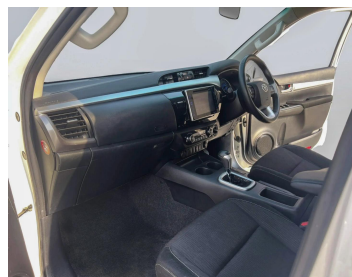

TOYOTA HILUX WHITE

Lot no 4651

SPECIFICATIONS		SPECIAL FEATURES
Body	PICK UP TRUCK	TOYOTA HILUX 2018 A/T DEISEL
Condition	U	
Mileage	43324	

ENGINE & TRANSMISSION	
Engine Type	DEISEL
Transmission	A/T
Drive	R