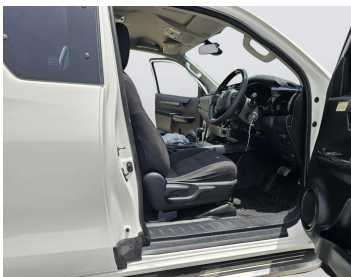

# TOYOTA HILUX SMART CAB

Lot no 8390

SPECIFICATIONS		SPECIAL FEATURES
Body	PICK UP TRUCK	TOYOTA HILUX 2019 A/T DEISEL
Condition	U	
Mileage	45319	

ENGINE & TRANSMISSION	
Engine Type	DEISEL
Transmission	A/T
Drive	R