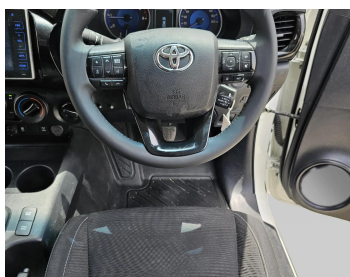

# TOYOTA HILUX SMART CAB

Lot no 8390

SPECIFICATIONS		SPECIAL FEATURES
Body	PICK UP TRUCK	TOYOTA HILUX 2019 A/T DEISEL
Condition	U	
Mileage	45319	

ENGINE & TRANSMISSION	
Engine Type	DEISEL
Transmission	A/T
Drive	R