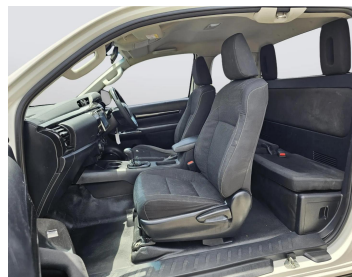

# TOYOTA HILUX SMART CAB

Lot no 8390

SPECIFICATIONS		SPECIAL FEATURES
Body	PICK UP TRUCK	TOYOTA HILUX 2019 A/T DEISEL
Condition	U	
Mileage	45319	

ENGINE & TRANSMISSION	
Engine Type	DEISEL
Transmission	A/T
Drive	R