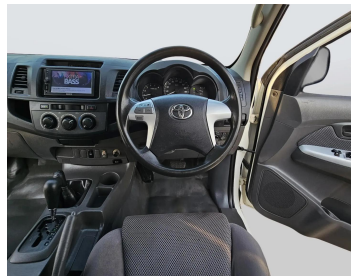

TOYOTA HILUX PICKUP 2012 Automatic, Diesel, AU Specs

Lot no 9275

SPECIFICATIONS		SPECIAL FEATURES
Body	PICK UP TRUCK	TOYOTA HILUX 2012 A/T DEISEL
Condition	U	
Mileage	87116	

ENGINE & TRANSMISSION	
Engine Type	DEISEL
Transmission	A/T
Drive	R