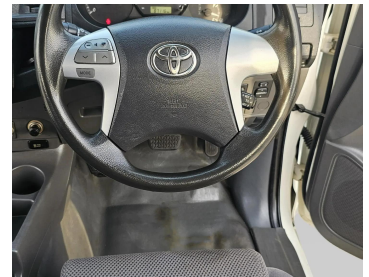

TOYOTA HILUX PICKUP 2012 Automatic, Diesel, AU Specs

Lot no 9275

SPECIFICATIONS		SPECIAL FEATURES
Body	PICK UP TRUCK	TOYOTA HILUX 2012 A/T DEISEL
Condition	U	
Mileage	87116	

ENGINE & TRANSMISSION	
Engine Type	DEISEL
Transmission	A/T
Drive	R