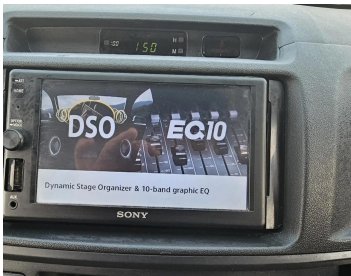

TOYOTA HILUX PICKUP 2012 Automatic, Diesel, AU Specs

Lot no 9275

SPECIFICATIONS		SPECIAL FEATURES
Body	PICK UP TRUCK	TOYOTA HILUX 2012 A/T DEISEL
Condition	U	
Mileage	87116	

ENGINE & TRANSMISSION	
Engine Type	DEISEL
Transmission	A/T
Drive	R