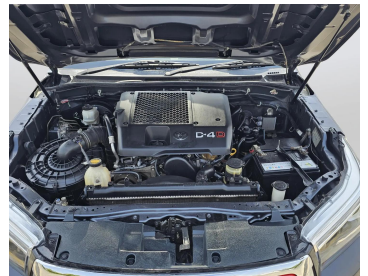

**Toyota Hilux 2011 – Gray 3.0, Automatic,
Diesel, AU Specs**

Lot no 5067

SPECIFICATIONS		SPECIAL FEATURES
Body	PICK UP TRUCK	TOYOTA HILUX 2011 A/T DEISEL
Condition	U	
Mileage	89162	

ENGINE & TRANSMISSION	
Engine Type	DEISEL
Transmission	A/T
Drive	R