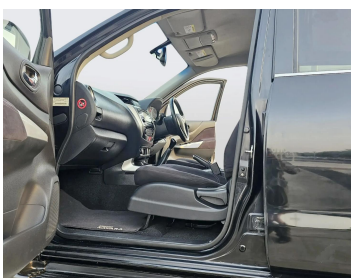

Nissan Navara 2016 – Black, Manual, Diesel, AU Specs

Lot no 3912

SPECIFICATIONS		SPECIAL FEATURES
Body	PICK UP TRUCK	NISSAN NAVARA 2016 M/T DEISEL
Condition	U	
Mileage	83098	

ENGINE & TRANSMISSION	
Engine Type	DEISEL
Transmission	M/T
Drive	R