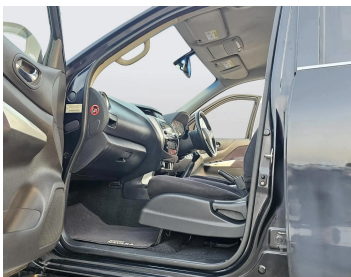

Nissan Navara 2016 – Black, Manual, Diesel, AU Specs

Lot no 3912

SPECIFICATIONS		SPECIAL FEATURES
Body	PICK UP TRUCK	NISSAN NAVARA 2016 M/T DEISEL
Condition	U	
Mileage	83098	

ENGINE & TRANSMISSION	
Engine Type	DEISEL
Transmission	M/T
Drive	R