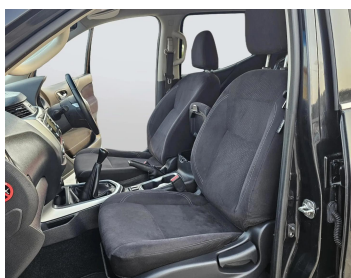

Nissan Navara 2016 – Black, Manual, Diesel, AU Specs

Lot no 3912

SPECIFICATIONS		SPECIAL FEATURES
Body	PICK UP TRUCK	NISSAN NAVARA 2016 M/T DEISEL
Condition	U	
Mileage	83098	

ENGINE & TRANSMISSION	
Engine Type	DEISEL
Transmission	M/T
Drive	R