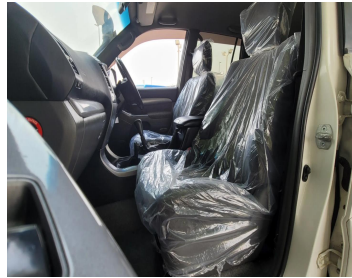

# Toyota Land Cruiser Prado 2005 – White, Diesel, AU Specs

Lot no 7391

| SPECIFICATIONS |       | SPECIAL FEATURES                |
|----------------|-------|---------------------------------|
| Body           | SUV   | TOYOTA PRADO 2005 A/T<br>DEISEL |
| Condition      | U     |                                 |
| Mileage        | 88115 |                                 |