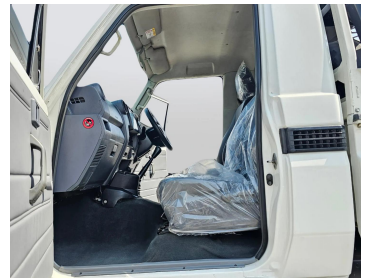

TOYOTA LAND CRUISER PICKUP MT AUS SPECS

Lot no 4407

SPECIFICATIONS		SPECIAL FEATURES
Body	PICK UP TRUCK	TOYOTA LAND CRUISER 2018 M/T DIESEL
Condition	U	
Mileage	49176	

ENGINE & TRANSMISSION	
Engine Type	DEISEL
Transmission	M/T
Drive	R