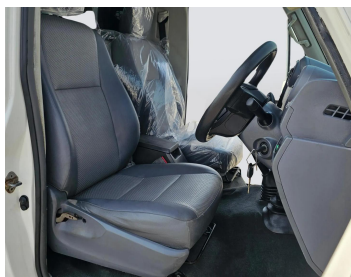

TOYOTA LAND CRUISER PICKUP MT AUS SPECS

Lot no 4407

SPECIFICATIONS		SPECIAL FEATURES
Body	PICK UP TRUCK	TOYOTA LAND CRUISER 2018 M/T DIESEL
Condition	U	
Mileage	49176	

ENGINE & TRANSMISSION	
Engine Type	DEISEL
Transmission	M/T
Drive	R