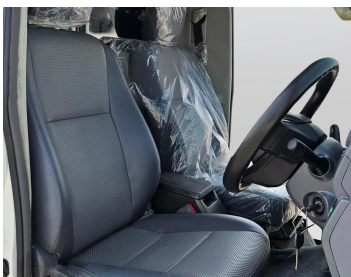

TOYOTA LAND CRUISER PICKUP MT AUS SPECS

Lot no 4407

SPECIFICATIONS		SPECIAL FEATURES
Body	PICK UP TRUCK	TOYOTA LAND CRUISER 2018 M/T DIESEL
Condition	U	
Mileage	49176	

ENGINE & TRANSMISSION	
Engine Type	DEISEL
Transmission	M/T
Drive	R