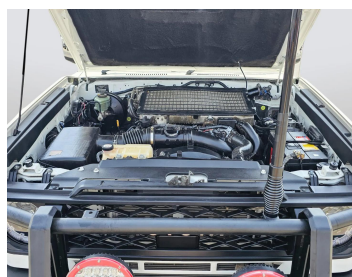

TOYOTA LAND CRUISER PICKUP MT AUS SPECS

Lot no 4407

SPECIFICATIONS		SPECIAL FEATURES
Body	PICK UP TRUCK	TOYOTA LAND CRUISER 2018 M/T DIESEL
Condition	U	
Mileage	49176	

ENGINE & TRANSMISSION	
Engine Type	DEISEL
Transmission	M/T
Drive	R