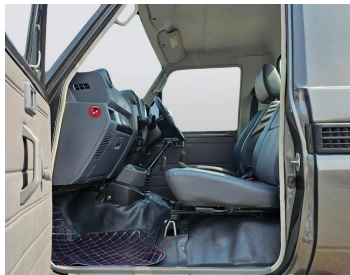

TOYOTA LAND CRUISER MT GRAY

Lot no 3475

SPECIFICATIONS		SPECIAL FEATURES
Body	PICK UP TRUCK	TOYOTA LAND CRUISER 2014 M/T DIESEL
Condition	U	
Mileage	79332	

ENGINE & TRANSMISSION	
Engine Type	DEISEL
Transmission	M/T
Drive	R