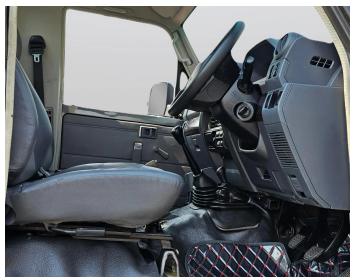

TOYOTA LAND CRUISER MT GRAY

Lot no 3475

SPECIFICATIONS		SPECIAL FEATURES
Body	PICK UP TRUCK	TOYOTA LAND CRUISER 2014 M/T DIESEL
Condition	U	
Mileage	79332	

ENGINE & TRANSMISSION	
Engine Type	DEISEL
Transmission	M/T
Drive	R