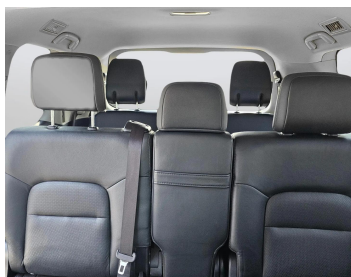

# TOYOTA LAND CRUISER 2017 AT SILVER

Lot no 0797

SPECIFICATIONS		SPECIAL FEATURES
Body	SUV	TOYOTA LAND CRUISER 2017 A/T DEISEL
Condition	U	
Mileage	42171	

ENGINE & TRANSMISSION	
Engine Type	DEISEL
Transmission	A/T
Drive	R