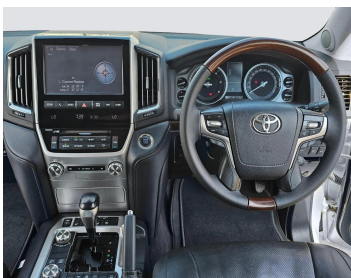

# TOYOTA LAND CRUISER 2017 AT SILVER

Lot no 0797

SPECIFICATIONS		SPECIAL FEATURES
Body	SUV	TOYOTA LAND CRUISER 2017 A/T DEISEL
Condition	U	
Mileage	42171	

ENGINE & TRANSMISSION	
Engine Type	DEISEL
Transmission	A/T
Drive	R