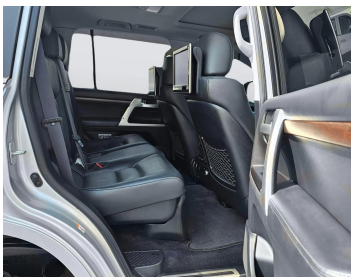

# TOYOTA LAND CRUISER 2017 AT SILVER

Lot no 0797

SPECIFICATIONS		SPECIAL FEATURES
Body	SUV	TOYOTA LAND CRUISER 2017 A/T DEISEL
Condition	U	
Mileage	42171	

ENGINE & TRANSMISSION	
Engine Type	DEISEL
Transmission	A/T
Drive	R