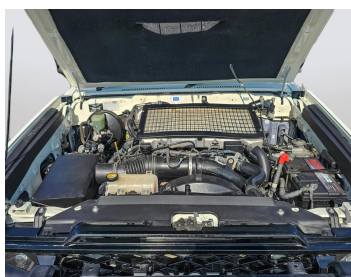

TOYOTA LAND CRUISER PICKUP MT AUS SPECS

Lot no 7678

SPECIFICATIONS		SPECIAL FEATURES
Body	PICK UP TRUCK	TOYOTA LAND CRUISER 2010 M/T DEISEL
Condition	U	
Mileage	72182	

ENGINE & TRANSMISSION	
Engine Type	DEISEL
Transmission	M/T
Drive	R