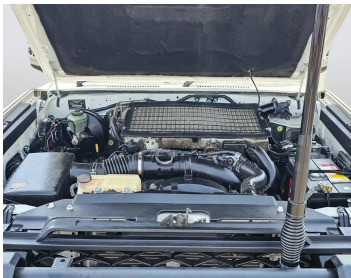

# TOYOTA LAND CRUISER PICKUP MT AUS SPECS

Lot no 1614

SPECIFICATIONS		SPECIAL FEATURES
Body	PICK UP TRUCK	TOYOTA LAND CRUISER 2009 M/T DEISEL
Condition	U	
Mileage	71238	

ENGINE & TRANSMISSION	
Engine Type	DEISEL
Transmission	M/T
Drive	R