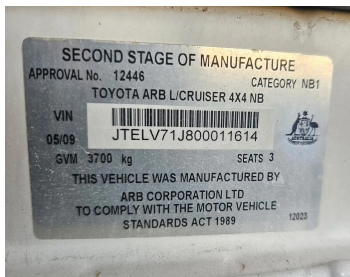

# TOYOTA LAND CRUISER PICKUP MT AUS SPECS

Lot no 1614

SPECIFICATIONS		SPECIAL FEATURES
Body	PICK UP TRUCK	TOYOTA LAND CRUISER 2009 M/T DEISEL
Condition	U	
Mileage	71238	

ENGINE & TRANSMISSION	
Engine Type	DEISEL
Transmission	M/T
Drive	R