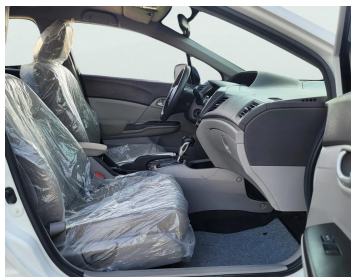

HONDA CIVIC 1.8 LXI WHITE CANADIAN SPECT

Lot no 7611

SPECIFICATIONS		SPECIAL FEATURES
Body	SEDAN	HONDA CIVIC 2012 A/T PETROL
Condition	U	
Mileage	240029	

ENGINE & TRANSMISSION	
Engine Type	PETROL
Transmission	A/T
Drive	L