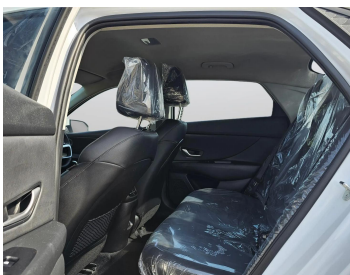

HYUNDAI ELENTRA WHITE RIGHT HAND

Lot no 2552

SPECIFICATIONS		SPECIAL FEATURES
Body	SEDAN	HYUNDAI ELENTRA 2024 A/T PETROL
Condition	U	
Mileage	5182	

ENGINE & TRANSMISSION	
Engine Type	PETROL
Transmission	A/T
Drive	R