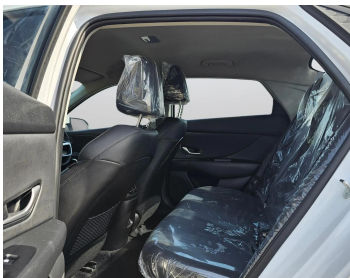

HYUNDAI ELENTRA WHITE RIGHT HAND

Lot no 2552

SPECIFICATIONS		SPECIAL FEATURES
----------------	--	------------------

Body	SEDAN	HYUNDAI ELENTRA 2024 A/T PETROL
Condition	U	
Mileage	5182	

ENGINE & TRANSMISSION	
-----------------------	--