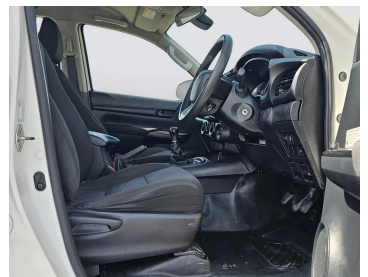

TOYOTA HILUX 2021 WHITE MANUAL AUS SPECS

Lot no 0690

SPECIFICATIONS		SPECIAL FEATURES
Body	PICK UP TRUCK	TOYOTA HILUX 2021 M/T DEISEL
Condition	U	
Mileage	62585	

ENGINE & TRANSMISSION	
Engine Type	DEISEL
Transmission	M/T
Drive	R