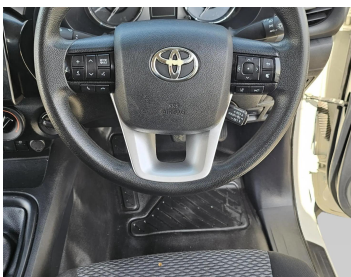

TOYOTA HILUX 2021 WHITE MANUAL AUS SPECS

Lot no 0690

SPECIFICATIONS		SPECIAL FEATURES
Body	PICK UP TRUCK	TOYOTA HILUX 2021 M/T DEISEL
Condition	U	
Mileage	62585	

ENGINE & TRANSMISSION	
Engine Type	DEISEL
Transmission	M/T
Drive	R