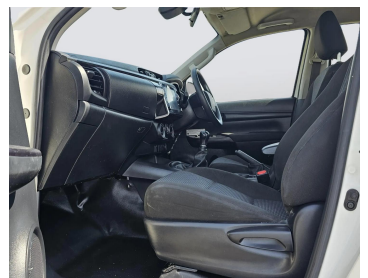

TOYOTA HILUX 2021 WHITE MANUAL AUS SPECS

Lot no 0690

SPECIFICATIONS		SPECIAL FEATURES
Body	PICK UP TRUCK	TOYOTA HILUX 2021 M/T DEISEL
Condition	U	
Mileage	62585	

ENGINE & TRANSMISSION	
Engine Type	DEISEL
Transmission	M/T
Drive	R