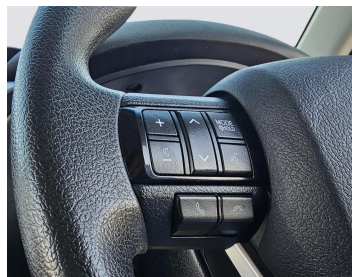

TOYOTA HILUX 2021 WHITE MANUAL AUS SPECS

Lot no 0690

SPECIFICATIONS		SPECIAL FEATURES
Body	PICK UP TRUCK	TOYOTA HILUX 2021 M/T DEISEL
Condition	U	
Mileage	62585	

ENGINE & TRANSMISSION	
Engine Type	DEISEL
Transmission	M/T
Drive	R