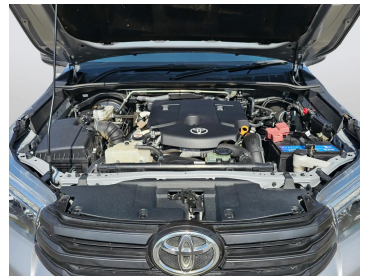

**TOYOTA HILUX 2.8 SILVER manual ,
Diesel, AU Specs**

Lot no 6177

SPECIFICATIONS		SPECIAL FEATURES
Body	HILUX TRUCK	TOYOTA HILUX 2018 M/T DEISEL
Condition	U	
Mileage	90543	

ENGINE & TRANSMISSION	
Engine Type	DEISEL
Transmission	M/T
Drive	R