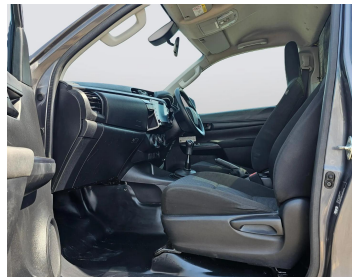

# TOYOTA HILUX 2.4 GRAY Automatic, Diesel, AU Specs

Lot no 2330

SPECIFICATIONS		SPECIAL FEATURES
Body	HILUX TRUCK	TOYOTA HILUX 2021 M/T DEISEL
Condition	U	
Mileage	66390	

ENGINE & TRANSMISSION	
Engine Type	DEISEL
Transmission	M/T
Drive	R