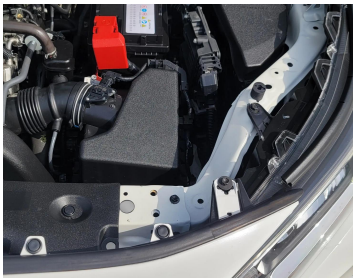

# TOYOTA RAV4 2020 WHITE

Lot no 0216

SPECIFICATIONS		SPECIAL FEATURES
Body	SUV	<b>TOYOTA RAV4 2020 A/T PETROL</b>
Condition	U	
Mileage	53134	

ENGINE & TRANSMISSION	
Engine Type	<b>PETROL</b>
Transmission	<b>A/T</b>
Drive	<b>R</b>