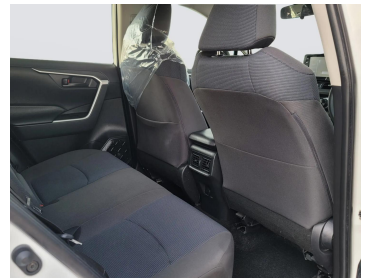

# TOYOTA RAV4 2020 WHITE

Lot no 0216

SPECIFICATIONS		SPECIAL FEATURES
Body	SUV	<b>TOYOTA RAV4 2020 A/T PETROL</b>
Condition	U	
Mileage	53134	

ENGINE & TRANSMISSION	
Engine Type	<b>PETROL</b>
Transmission	<b>A/T</b>
Drive	<b>R</b>