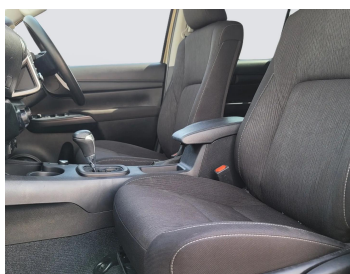

# TOYOTA HILUX 2025 BRONZE AUS SPECS

Lot no 7208

SPECIFICATIONS		SPECIAL FEATURES
Body	PICK UP TRUCK	TOYOTA HILUX 2025 A/T DEISEL
Condition	U	
Mileage	9106	

ENGINE & TRANSMISSION	
Engine Type	DEISEL
Transmission	A/T
Drive	R