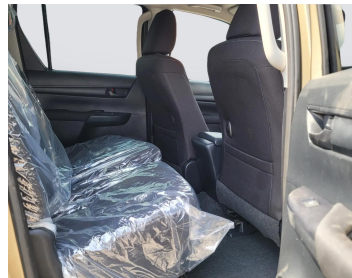

TOYOTA HILUX 2025 BRONZE AUS SPECS

Lot no 7208

SPECIFICATIONS		SPECIAL FEATURES
Body	PICK UP TRUCK	TOYOTA HILUX 2025 A/T DEISEL
Condition	U	
Mileage	9106	

ENGINE & TRANSMISSION	
Engine Type	DEISEL
Transmission	A/T
Drive	R