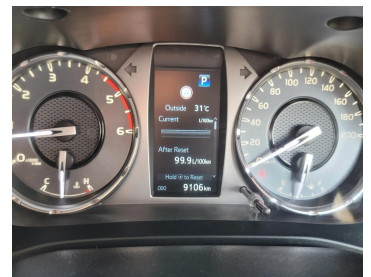

TOYOTA HILUX 2025 BRONZE AUS SPECS

Lot no 7208

SPECIFICATIONS		SPECIAL FEATURES
Body	PICK UP TRUCK	TOYOTA HILUX 2025 A/T DEISEL
Condition	U	
Mileage	9106	

ENGINE & TRANSMISSION	
Engine Type	DEISEL
Transmission	A/T
Drive	R