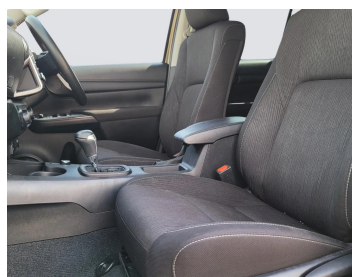

TOYOTA HILUX 2025 BRONZE AUS SPECS

Lot no 7208

SPECIFICATIONS		SPECIAL FEATURES
Body	PICK UP TRUCK	TOYOTA HILUX 2025 A/T DEISEL
Condition	U	
Mileage	9106	

ENGINE & TRANSMISSION	
Engine Type	DEISEL
Transmission	A/T
Drive	R