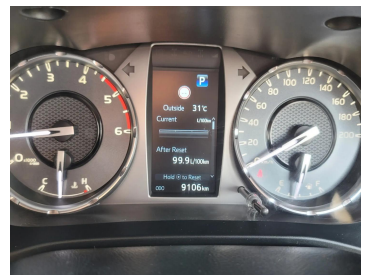

# TOYOTA HILUX 2025 BRONZE AUS SPECS

Lot no 7208

SPECIFICATIONS		SPECIAL FEATURES
Body	PICK UP TRUCK	TOYOTA HILUX 2025 A/T DEISEL
Condition	U	
Mileage	9106	

ENGINE & TRANSMISSION	
Engine Type	DEISEL
Transmission	A/T
Drive	R