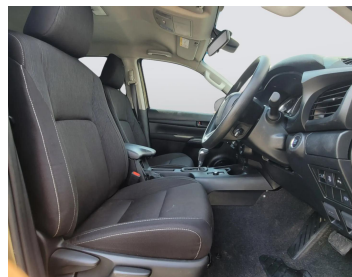

TOYOTA HILUX 2025 BRONZE AUS SPECS

Lot no 7208

SPECIFICATIONS		SPECIAL FEATURES
Body	PICK UP TRUCK	TOYOTA HILUX 2025 A/T DEISEL
Condition	U	
Mileage	9106	

ENGINE & TRANSMISSION	
Engine Type	DEISEL
Transmission	A/T
Drive	R