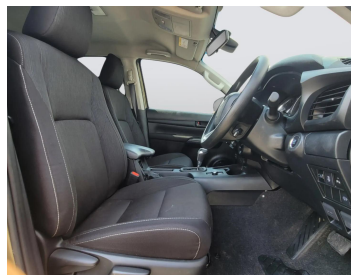

# TOYOTA HILUX 2025 BRONZE AUS SPECS

Lot no 7208

SPECIFICATIONS		SPECIAL FEATURES
Body	PICK UP TRUCK	TOYOTA HILUX 2025 A/T DEISEL
Condition	U	
Mileage	9106	

ENGINE & TRANSMISSION	
Engine Type	DEISEL
Transmission	A/T
Drive	R