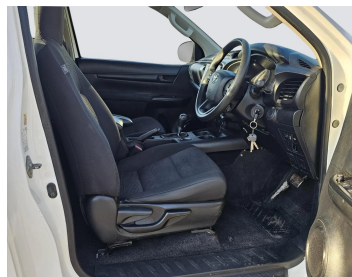

TOYOTA HILUX 2.8 WHITE AUTOMATIC, Diesel, AU Specs

Lot no 0900

SPECIFICATIONS		SPECIAL FEATURES
Body	PICK UP TRUCK	TOYOTA HILUX 2016 A/T DEISEL
Condition	U	
Mileage	43117	

ENGINE & TRANSMISSION	
Engine Type	DEISEL
Transmission	A/T
Drive	R