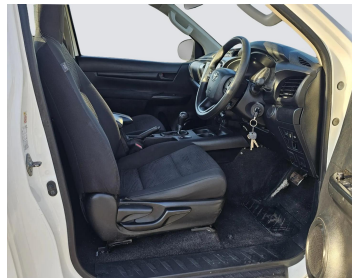

**TOYOTA HILUX 2.8 WHITE AUTOMATIC,
Diesel, AU Specs**

Lot no 0900

SPECIFICATIONS		SPECIAL FEATURES
Body	PICK UP TRUCK	TOYOTA HILUX 2016 A/T DEISEL
Condition	U	
Mileage	43117	

ENGINE & TRANSMISSION	
Engine Type	DEISEL
Transmission	A/T
Drive	R