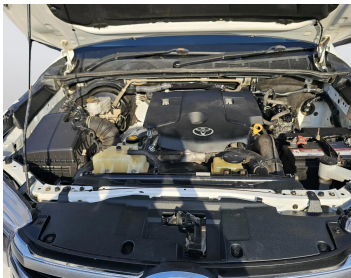

**TOYOTA HILUX 2.8 WHITE AUTOMATIC,
Diesel, AU Specs**

Lot no 0900

SPECIFICATIONS		SPECIAL FEATURES
Body	PICK UP TRUCK	TOYOTA HILUX 2016 A/T DEISEL
Condition	U	
Mileage	43117	

ENGINE & TRANSMISSION	
Engine Type	DEISEL
Transmission	A/T
Drive	R