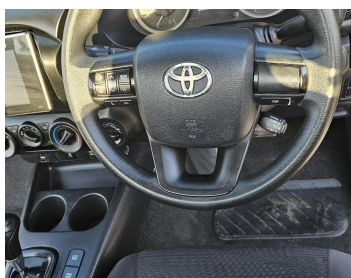

TOYOTA HILUX 2.8 WHITE AUTOMATIC, Diesel, AU Specs

Lot no 0900

SPECIFICATIONS		SPECIAL FEATURES
Body	PICK UP TRUCK	TOYOTA HILUX 2016 A/T DEISEL
Condition	U	
Mileage	43117	

ENGINE & TRANSMISSION	
Engine Type	DEISEL
Transmission	A/T
Drive	R