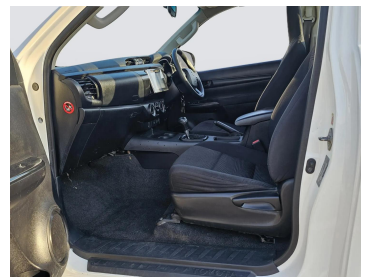

TOYOTA HILUX 2.8 WHITE AUTOMATIC, Diesel, AU Specs

Lot no 0900

SPECIFICATIONS		SPECIAL FEATURES
Body	PICK UP TRUCK	TOYOTA HILUX 2016 A/T DEISEL
Condition	U	
Mileage	43117	

ENGINE & TRANSMISSION	
Engine Type	DEISEL
Transmission	A/T
Drive	R