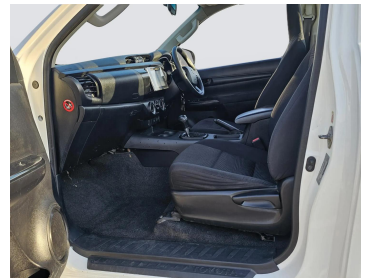

**TOYOTA HILUX 2.8 WHITE AUTOMATIC,
Diesel, AU Specs**

Lot no 0900

SPECIFICATIONS		SPECIAL FEATURES
Body	PICK UP TRUCK	TOYOTA HILUX 2016 A/T DEISEL
Condition	U	
Mileage	43117	

ENGINE & TRANSMISSION	
Engine Type	DEISEL
Transmission	A/T
Drive	R