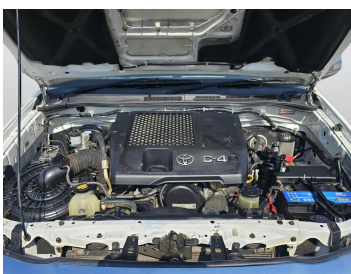

Lot no 4281

SPECIFICATIONS		SPECIAL FEATURES
Body	PICK UP TRUCK	TOYOTA HILUX 2013 M/T DEISEL
Condition	U	
Mileage	60356	

ENGINE & TRANSMISSION	
Engine Type	DEISEL
Transmission	M/T
Drive	R