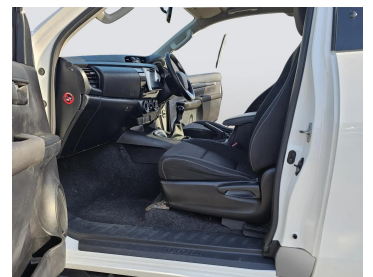

# TOYOTA HILUX SMARTCAB 2016

Lot no 1074

SPECIFICATIONS		SPECIAL FEATURES
Body	PICK UP TRUCK	TOYOTA HILUX 2016 M/T DEISEL
Condition	U	
Mileage	71157	

ENGINE & TRANSMISSION	
Engine Type	DEISEL
Transmission	M/T
Drive	R