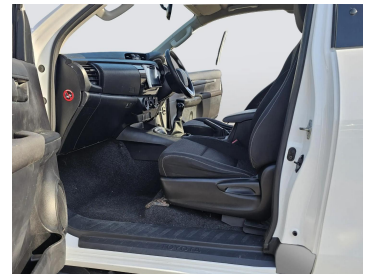

# TOYOTA HILUX SMARTCAB 2016

Lot no 1074

SPECIFICATIONS		SPECIAL FEATURES
Body	PICK UP TRUCK	TOYOTA HILUX 2016 M/T DEISEL
Condition	U	
Mileage	71157	

ENGINE & TRANSMISSION	
Engine Type	DEISEL
Transmission	M/T
Drive	R