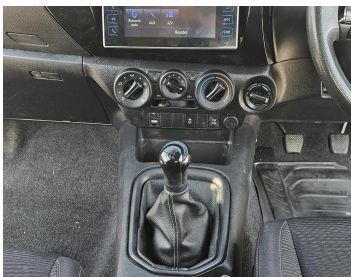

# TOYOTA HILUX SMARTCAB 2016

Lot no 1074

SPECIFICATIONS		SPECIAL FEATURES
Body	PICK UP TRUCK	TOYOTA HILUX 2016 M/T DEISEL
Condition	U	
Mileage	71157	

ENGINE & TRANSMISSION	
Engine Type	DEISEL
Transmission	M/T
Drive	R