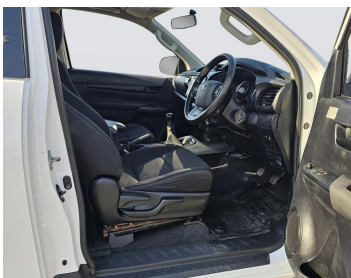

# TOYOTA HILUX SMARTCAB 2016

Lot no 1074

SPECIFICATIONS		SPECIAL FEATURES
Body	PICK UP TRUCK	TOYOTA HILUX 2016 M/T DEISEL
Condition	U	
Mileage	71157	

ENGINE & TRANSMISSION	
Engine Type	DEISEL
Transmission	M/T
Drive	R