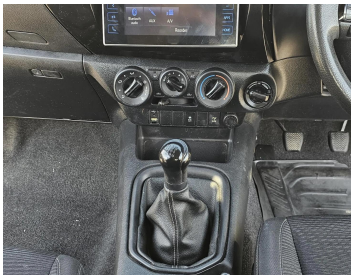

# TOYOTA HILUX SMARTCAB 2016

Lot no 1074

SPECIFICATIONS		SPECIAL FEATURES
Body	PICK UP TRUCK	TOYOTA HILUX 2016 M/T DEISEL
Condition	U	
Mileage	71157	

ENGINE & TRANSMISSION	
Engine Type	DEISEL
Transmission	M/T
Drive	R