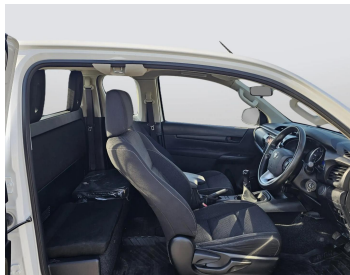

# TOYOTA HILUX SMARTCAB 2016

Lot no 1074

SPECIFICATIONS		SPECIAL FEATURES
Body	PICK UP TRUCK	TOYOTA HILUX 2016 M/T DEISEL
Condition	U	
Mileage	71157	

ENGINE & TRANSMISSION	
Engine Type	DEISEL
Transmission	M/T
Drive	R