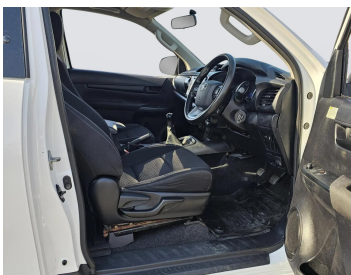

# TOYOTA HILUX SMARTCAB 2016

Lot no 1074

SPECIFICATIONS		SPECIAL FEATURES
Body	PICK UP TRUCK	TOYOTA HILUX 2016 M/T DEISEL
Condition	U	
Mileage	71157	

ENGINE & TRANSMISSION	
Engine Type	DEISEL
Transmission	M/T
Drive	R