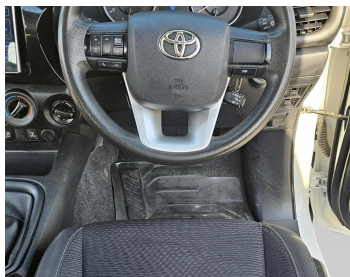

# TOYOTA HILUX SMARTCAB 2016

Lot no 1074

SPECIFICATIONS		SPECIAL FEATURES
Body	PICK UP TRUCK	TOYOTA HILUX 2016 M/T DEISEL
Condition	U	
Mileage	71157	

ENGINE & TRANSMISSION	
Engine Type	DEISEL
Transmission	M/T
Drive	R