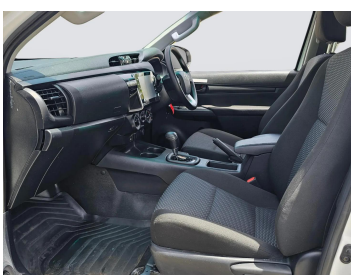

TOYOTA HILUX SMARTCAB 2024

Lot no 0655

SPECIFICATIONS		SPECIAL FEATURES
Body	PICK UP TRUCK	TOYOTA HILUX 2024 A/T DEISEL
Condition	U	
Mileage	3052	

ENGINE & TRANSMISSION	
Engine Type	DEISEL
Transmission	A/T
Drive	R