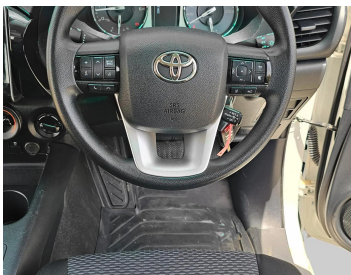

TOYOTA HILUX SMARTCAB 2024

Lot no 0655

SPECIFICATIONS		SPECIAL FEATURES
Body	PICK UP TRUCK	TOYOTA HILUX 2024 A/T DEISEL
Condition	U	
Mileage	3052	

ENGINE & TRANSMISSION	
Engine Type	DEISEL
Transmission	A/T
Drive	R