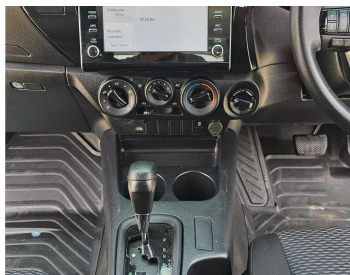

TOYOTA HILUX SMARTCAB 2024

Lot no 0655

SPECIFICATIONS		SPECIAL FEATURES
Body	PICK UP TRUCK	TOYOTA HILUX 2024 A/T DEISEL
Condition	U	
Mileage	3052	

ENGINE & TRANSMISSION	
Engine Type	DEISEL
Transmission	A/T
Drive	R