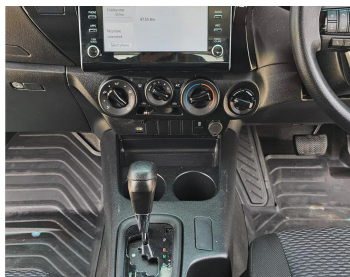

TOYOTA HILUX SMARTCAB 2024

Lot no 0655

SPECIFICATIONS		SPECIAL FEATURES
Body	PICK UP TRUCK	TOYOTA HILUX 2024 A/T DEISEL
Condition	U	
Mileage	3052	

ENGINE & TRANSMISSION	
Engine Type	DEISEL
Transmission	A/T
Drive	R