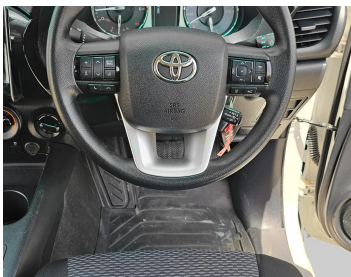

TOYOTA HILUX SMARTCAB 2024

Lot no 0655

SPECIFICATIONS		SPECIAL FEATURES
Body	PICK UP TRUCK	TOYOTA HILUX 2024 A/T DEISEL
Condition	U	
Mileage	3052	

ENGINE & TRANSMISSION	
Engine Type	DEISEL
Transmission	A/T
Drive	R