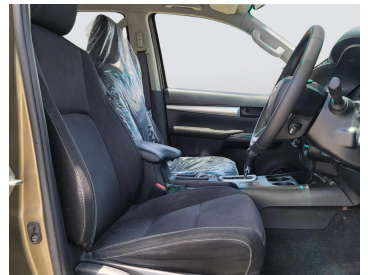

TOYOTA HILUX 2024 BRONZE AUS SPECS

Lot no 6078

SPECIFICATIONS		SPECIAL FEATURES
Body	PICK UP TRUCK	TOYOTA HILUX 2024 A/T DEISEL
Condition	U	
Mileage	4385	

ENGINE & TRANSMISSION	
Engine Type	DEISEL
Transmission	A/T
Drive	R