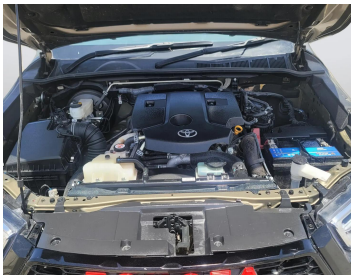

TOYOTA HILUX 2024 BRONZE AUS SPECS

Lot no 6078

SPECIFICATIONS		SPECIAL FEATURES
Body	PICK UP TRUCK	TOYOTA HILUX 2024 A/T DEISEL
Condition	U	
Mileage	4385	

ENGINE & TRANSMISSION	
Engine Type	DEISEL
Transmission	A/T
Drive	R